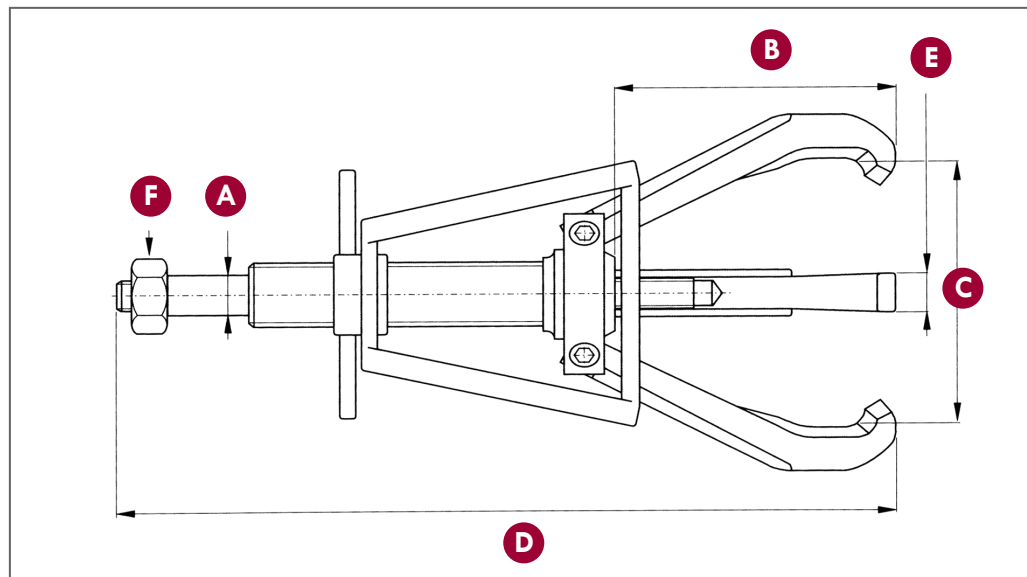

Posi Lock Puller Identification Sheet

Below are specific dimensions that are necessary to determine Posi Lock puller sizes:

- A** Center Bolt Diameter
- B** Reach
- C** Spread Range
- D** Overall Length
- E** Jaw Width
- F** Hex Socket Size

Model #	Length	Center Bolt Diameter	Nut	Jaw Length	Jaw Width	Cage Height	Cage Top	Cage Bottom	Jaw Head Length	Jaw Head Width	T-Handle Length	T-Handle Width
102/202	5 1/2	5/16	-	2 5/8	-	-	-	-	-	-	-	-
103/203	7	3/8	-	3 5/8	-	2 3/4	-	-	-	-	-	-
104/204	10 1/8	1/2	3/4	5	5/8	4 1/4	3	4	4 1/2	2 1/4	5	1 1/2
106/206	13	5/8	3/4	7 1/4	1	5	3 1/4	5 3/4	5 1/2	2 1/2	6 1/2	1 3/4
108/208	16 1/2	3/4	1	9 1/2	7/8	6 1/2	3 7/8	6 7/8	6 1/2	3	7 3/4	1 3/4
110/210	19 1/2	3/4	1	11	1 3/4	8	4	7	8 1/4	3	8	1 3/4
113/213	26 1/4	1 1/8	1 1/4	14	2	10 1/2	6 1/2	11 1/2	11 1/2	5	10	2 3/4
116/216	31 3/4	1 1/4	1 1/4	16 3/4	2 1/2	13 1/2	7 3/4	12 3/4	12 3/4	6	12	3 1/4

Model #	Long Jaw Length
110/210	18
113/213	21
116/216	28

**Measurement have been rounded UP!*

Model #	Inside Diameter
HP-30	1 1/4 - 1/12
HP-40	1 3/4 - 2
HP-50	2 1/2 - 3

Model #	Thread Count
104/204	16 rolled threads per INCH
103/203	24 threads per INCH