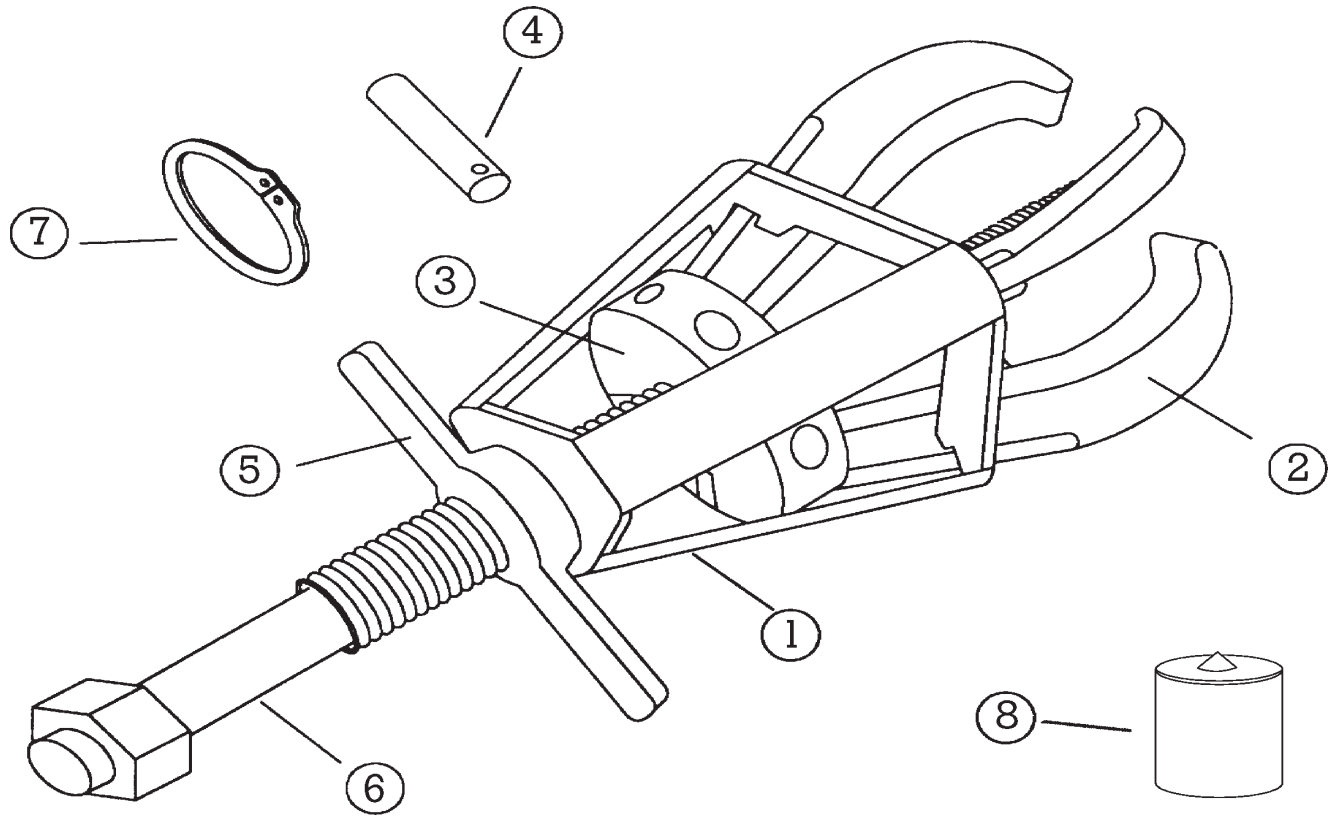

Киргизия (996)312-96-26-47

Россия (495)268-04-70

Казахстан (7172)727-132

All Posi Lock Pullers  
are parts replaceable.  
See part numbers  
below.

Description	Part #
1. Cage® - 3 Jaw	10253
2. Jaw	10254
3. Jaw Head Assembly - 3 Jaw	10255
4. Pin	10256
5. T-Handle	10257
6. Center Bolt (dia. 5/16")	10258
7. Snap Ring	10259

All Posi Lock Pullers are parts replaceable. See part numbers below.

Description	Part #
1. Cage® - 3 Jaw	10353
2. Jaw	10354
3. Jaw Head Assembly - 3 Jaw	10355
4. Pin	10356
5. T-Handle	10357
6. Center Bolt (dia. 3/8")	10358
7. Snap Ring	10359

All Posi Lock Pullers are parts replaceable. See part numbers below.

Description	Part #
1. Cage® - 3 Jaw	10453
2. Jaw	10454
3. Jaw Head Assembly - 3 Jaw	10455
4. Pin	10456
5. T-Handle	10457
6. Center Bolt (Dia. 9/16")	10458
7. Snap Ring	10459
8. Tip Protector	P4
*Optional accessories are also available	