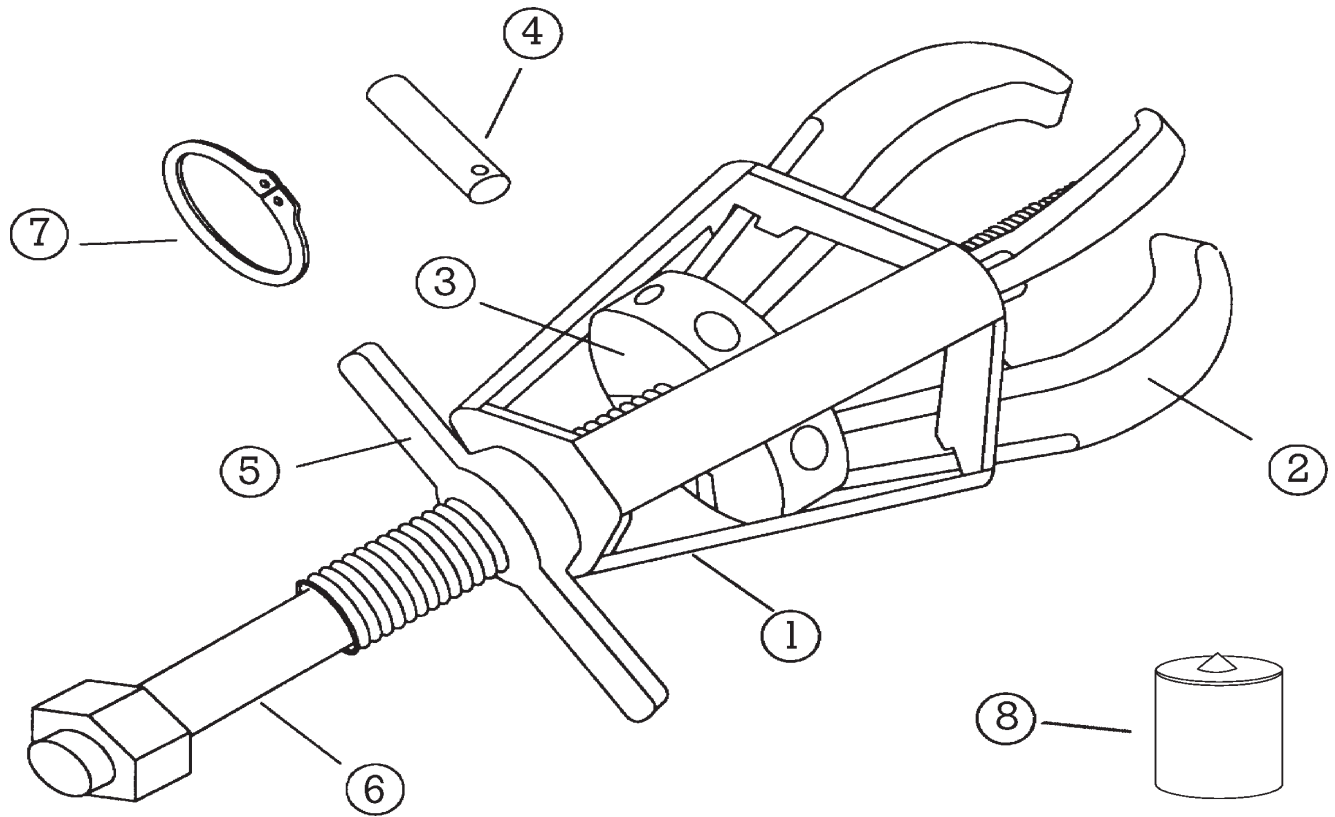

All Posi Lock Pullers
are parts
replaceable. See part
numbers below.

Description	Part #
1. Cage® - 3 Jaw	11353
2. Jaw	11354L
3. Jaw Head Assembly - 3 Jaw	11355
4. Pin	11356
5. T-Handle	11357
6. Center Bolt (Dia. 1 1/8")	11358
7. Snap Ring	11359
8. Tip Protector	P13/16

*Optional accessories are also available