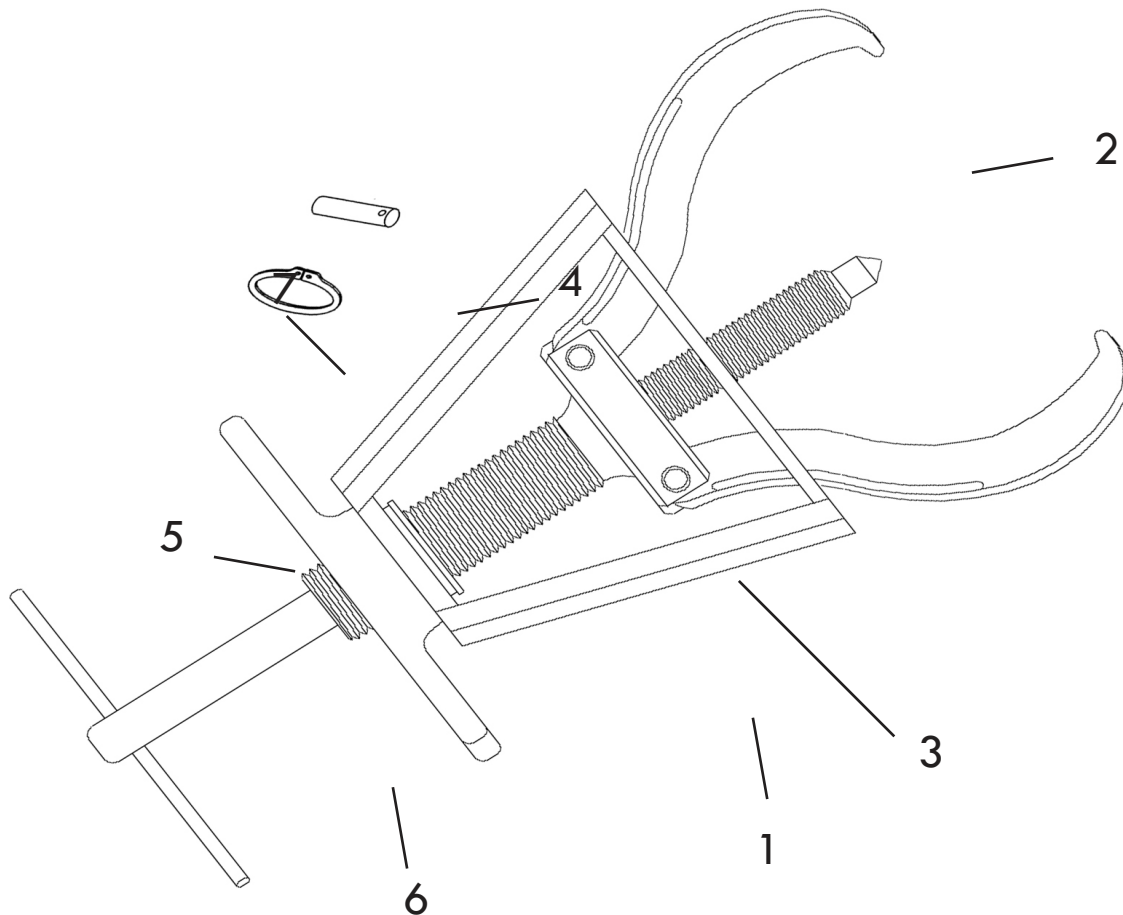

All Posi Lock Pullers  
are parts  
replaceable. See part  
numbers below.

Description	Part #
1. Cage® - 3 Jaw	11353
2. Jaw	11354L
3. Jaw Head Assembly - 3 Jaw	11355
4. Pin	11356
5. T-Handle	11357
6. Center Bolt (Dia. 1 1/8")	11358
7. Snap Ring	11359
8. Tip Protector	P13/16

\*Optional accessories are also available

All Posi Lock Pullers  
are parts  
replaceable. See part  
numbers below.

Description	Part #
1. Cage® - 3 Jaw	11653
2. Jaw	11654
3. Jaw Head Assembly - 3 Jaw	11655
4. Pin	11356
5. T-Handle	11657
6. Center Bolt (Dia. 1 1/4")	11658
7. Snap Ring	11659
8. Tip Protector	P13/16
*Optional accessories are also available	

All Posi Lock Pullers  
are parts  
replaceable. See  
part numbers below.

Description	Part #
1. Cage® - 3 Jaw	11653
2. Jaw	11654L
3. Jaw Head Assembly - 3 Jaw	11655
4. Pin	11356
5. T-Handle	11657
6. Center Bolt (Dia. 1 1/4")	11658
7. Snap Ring	11659
8. Tip Protector	P13/16
*Optional accessories are also available	

# 203 PARTS BREAKDOWN

All Posi Lock Pullers are parts replaceable. See part numbers below.

Description	Part #
1. Cage® - 2 Jaw	20353
2. Jaw	10354
3. Jaw Head Assembly - 2 Jaw	20355
4. Pin	10356
5. T-Handle	10357
6. Center Bolt (dia. 3/8")	10358
7. Snap Ring	10359