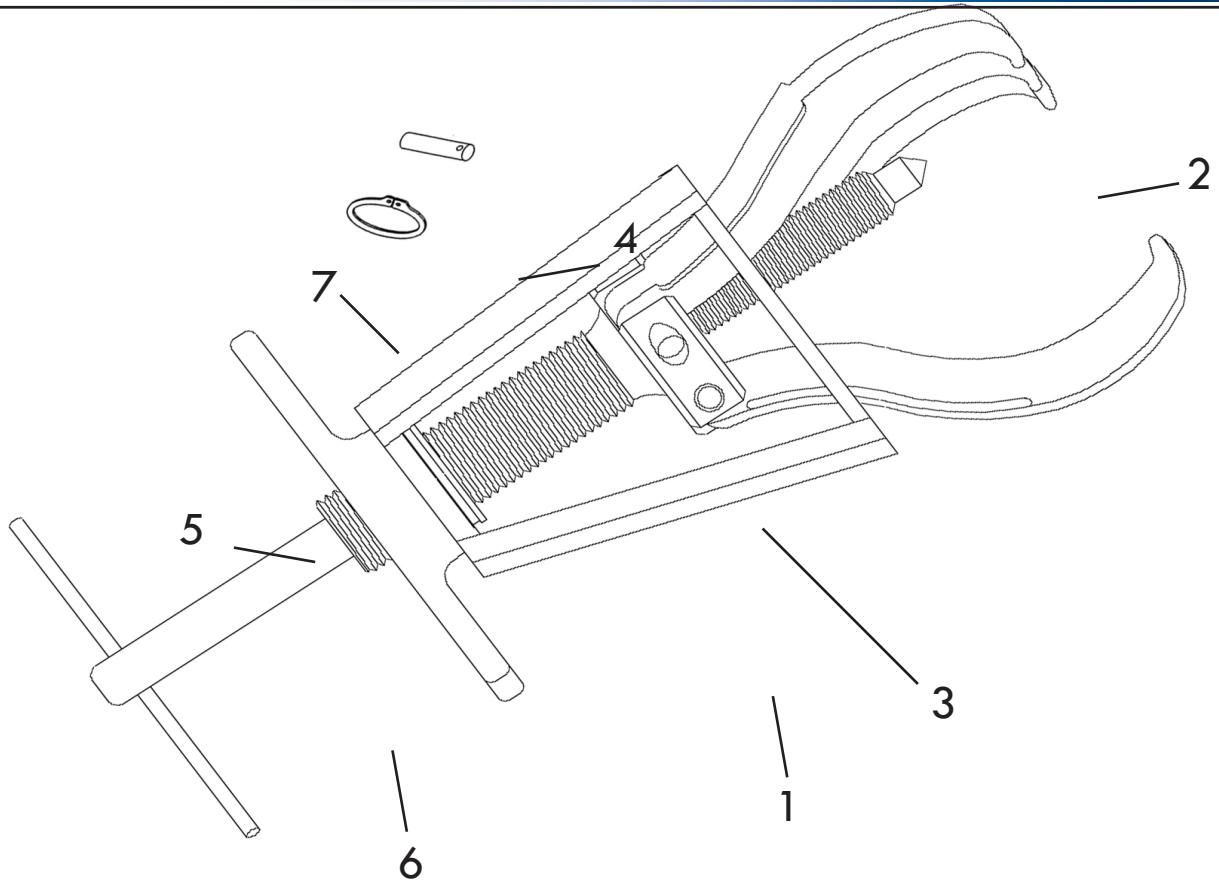

Киргизия (996)312-96-26-47

Россия (495)268-04-70

Казахстан (7172)727-132

All Posi Lock Pullers  
are parts replaceable.  
See part numbers  
below.

Description	Part #
1. Cage® - 3 Jaw	10253
2. Jaw	10254
3. Jaw Head Assembly - 3 Jaw	10255
4. Pin	10256
5. T-Handle	10257
6. Center Bolt (dia. 5/16")	10258
7. Snap Ring	10259

All Posi Lock Pullers are parts replaceable. See part numbers below.

Description	Part #
1. Cage® - 3 Jaw	10353
2. Jaw	10354
3. Jaw Head Assembly - 3 Jaw	10355
4. Pin	10356
5. T-Handle	10357
6. Center Bolt (dia. 3/8")	10358
7. Snap Ring	10359

All Posi Lock Pullers are parts replaceable. See part numbers below.

Description	Part #
1. Cage® - 3 Jaw	10453
2. Jaw	10454
3. Jaw Head Assembly - 3 Jaw	10455
4. Pin	10456
5. T-Handle	10457
6. Center Bolt (Dia. 9/16")	10458
7. Snap Ring	10459
8. Tip Protector	P4
*Optional accessories are also available	