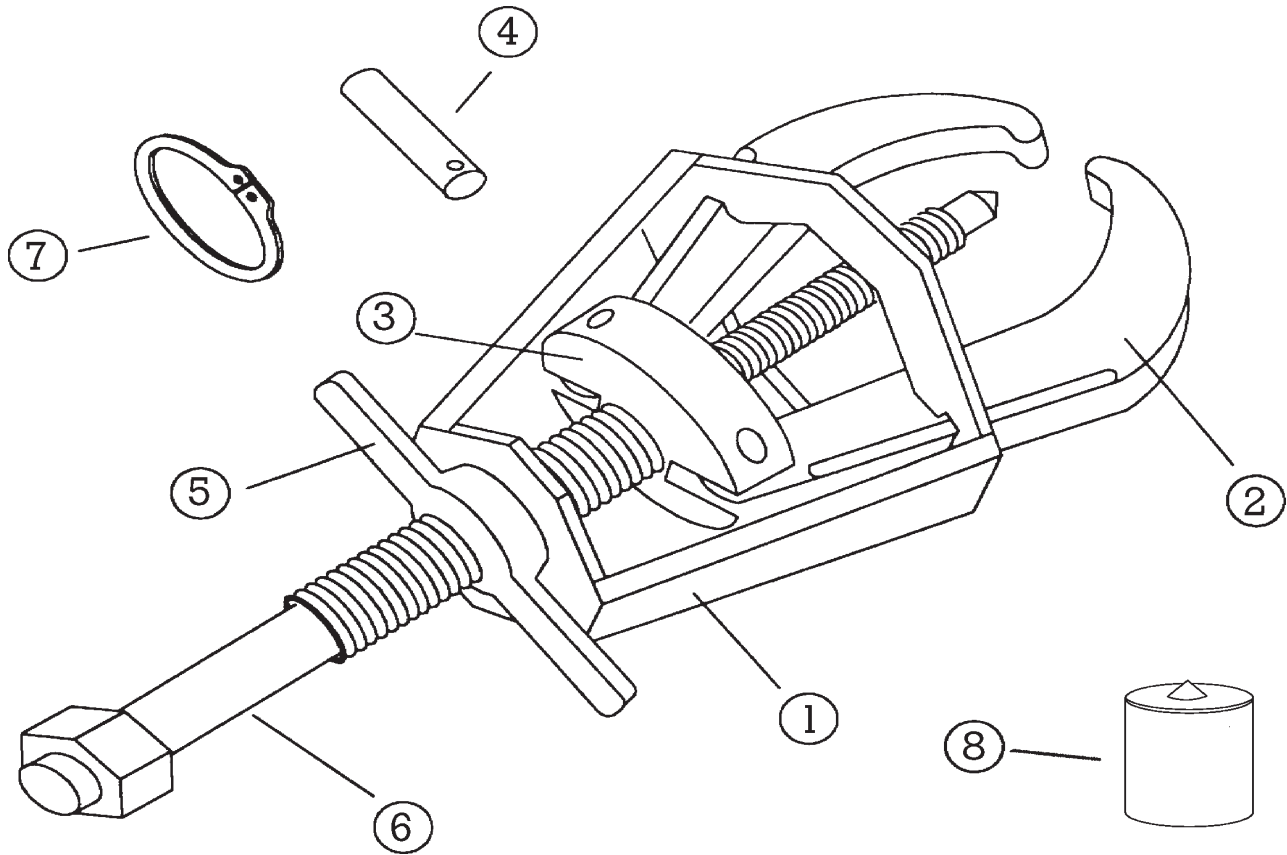

All Posi Lock Pullers
are parts
replaceable. See part
numbers below.

Description	Part #
1. Cage® - 2 Jaw	20853
2. Jaw	11054L
3. Jaw Head Assembly - 2 Jaw	20855
4. Pin	11056
5. T-Handle	11057
6. Center Bolt (Dia. 5/8")	10858
7. Snap Ring	11059
8. Tip Protector	P10
*Optional accessories are also available