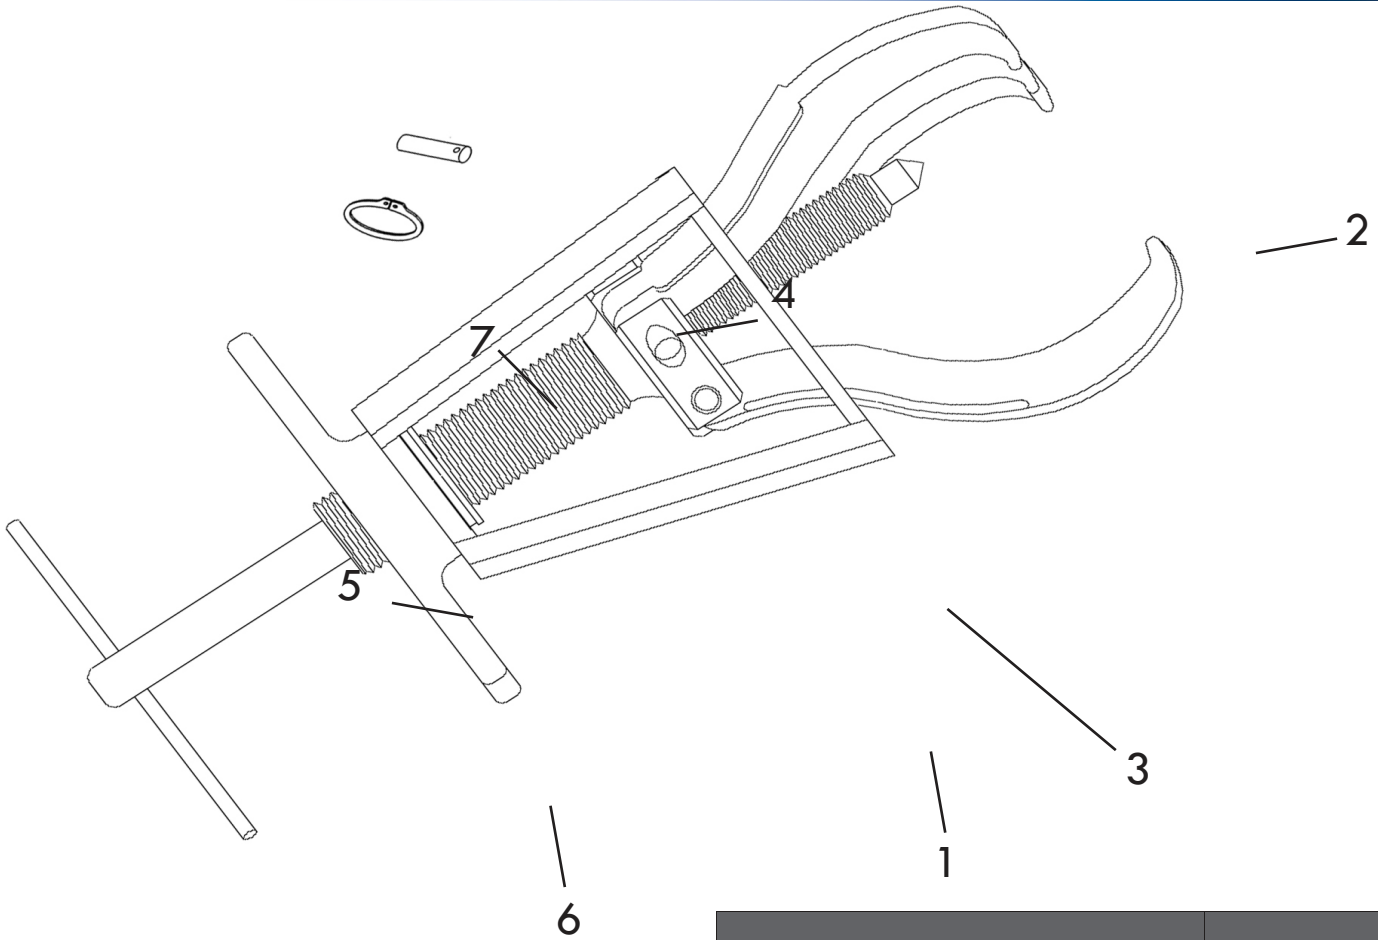

All Posi Lock Pullers
are parts replaceable.
See part numbers
below.

Description	Part #
1. Cage® - 3 Jaw	10253
2. Jaw	10254
3. Jaw Head Assembly - 3 Jaw	10255
4. Pin	10256
5. T-Handle	10257
6. Center Bolt (dia. 5/16")	10258
7. Snap Ring	10259