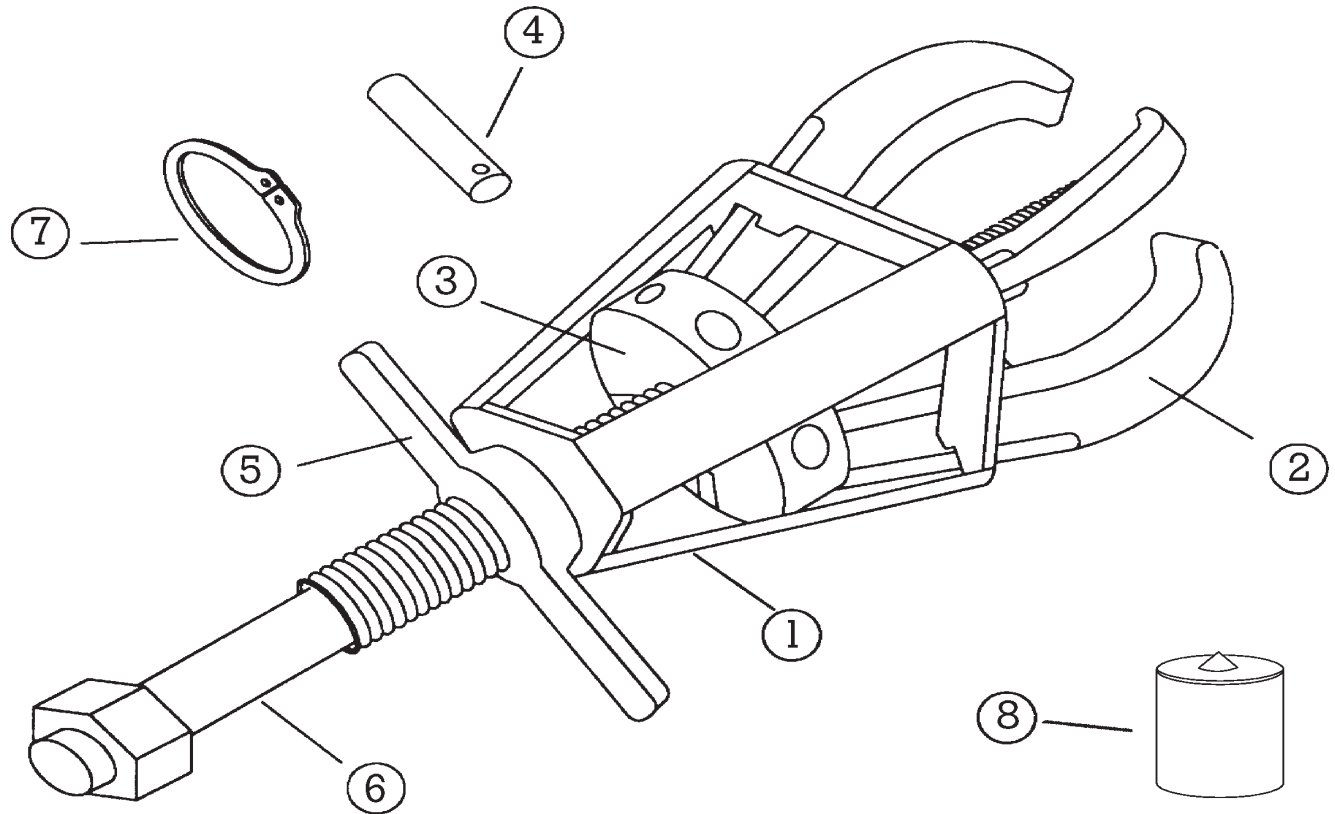

All Posi Lock Pullers are parts replaceable. See part numbers below.

Description	Part #
1. Cage® - 3 Jaw	10453
2. Jaw	10454
3. Jaw Head Assembly - 3 Jaw	10455
4. Pin	10456
5. T-Handle	10457
6. Center Bolt (Dia. 9/16")	10458
7. Snap Ring	10459
8. Tip Protector	P4
*Optional accessories are also available	

# 106 PARTS BREAKDOWN

All Posi Lock Pullers are parts replaceable. See part numbers below.

Description	Part #
1. Cage® - 3 Jaw	10653
2. Jaw	10654
3. Jaw Head Assembly - 3 Jaw	10655
4. Pin	10656
5. T-Handle	10657
6. Center Bolt (Dia. 5/8")	10658
7. Snap Ring	10659
8. Tip Protector	P6
*Optional accessories are also available	

# 108 PARTS BREAKDOWN

All Posi Lock Pullers  
are parts  
replaceable. See  
part numbers below.

Description	Part #
1. Cage® - 3 Jaw	10853
2. Jaw	10854
3. Jaw Head Assembly - 3 Jaw	10855
4. Pin	11056
5. T-Handle	11057
6. Center Bolt (Dia. 3/4")	10858
7. Snap Ring	11059
8. Tip Protector	P10
*Optional accessories are also available	

# 108L PARTS BREAKDOWN

All Posi Lock Pullers  
are parts replaceable.  
See part numbers  
below.

Description	Part #
1. Cage® - 3 Jaw	10853
2. Jaw	11054
3. Jaw Head Assembly - 3 Jaw	10855
4. Pin	11056
5. T-Handle	11057
6. Center Bolt (Dia. 3/4")	10858
7. Snap Ring	11059
8. Tip Protector	P10
*Optional accessories are also available	