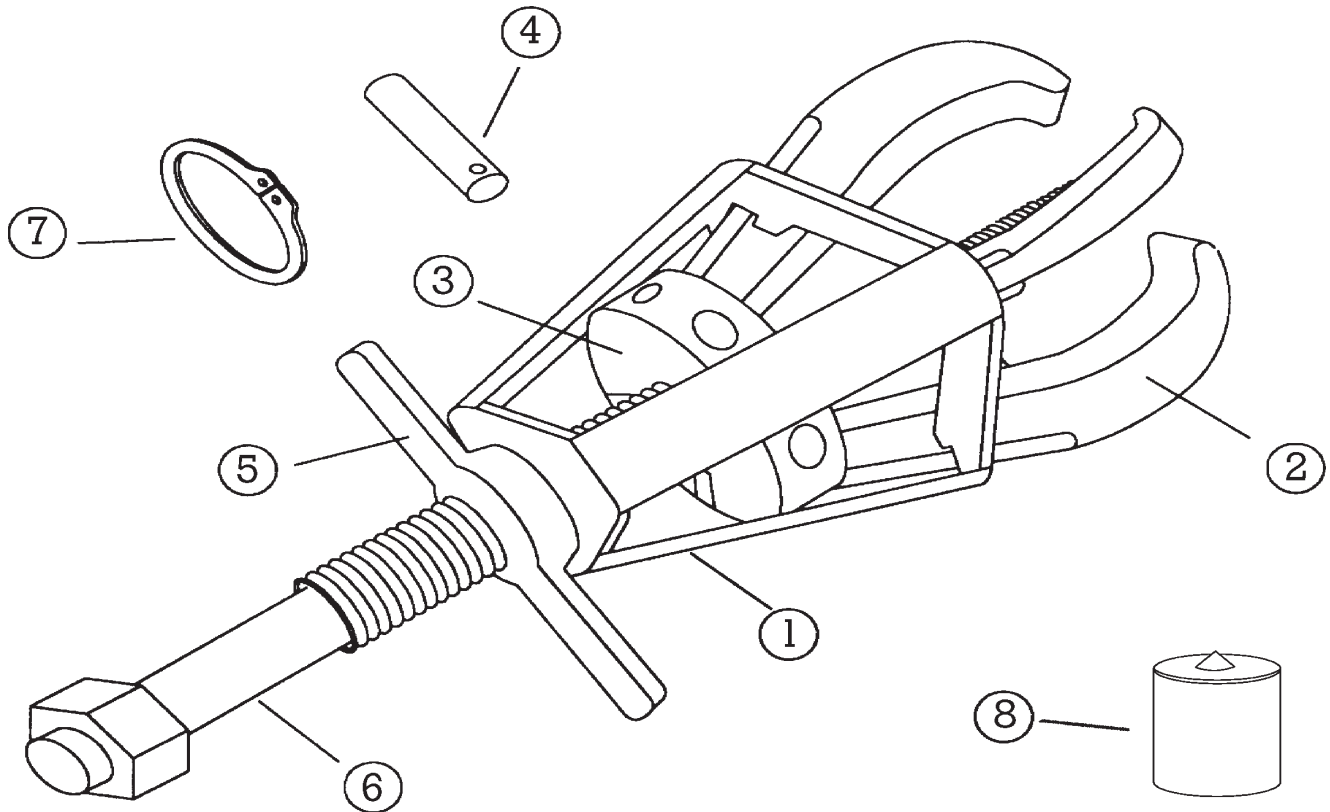

All Posi Lock Pullers are parts replaceable. See part numbers below.

Description	Part #
1. Cage® - 3 Jaw	11353
2. Jaw	11354
3. Jaw Head Assembly - 3 Jaw	11355
4. Pin	11356
5. T-Handle	11357
6. Center Bolt (Dia. 1 1/8")	11358
7. Snap Ring	11359
8. Tip Protector	P13/16
*Optional accessories are also available