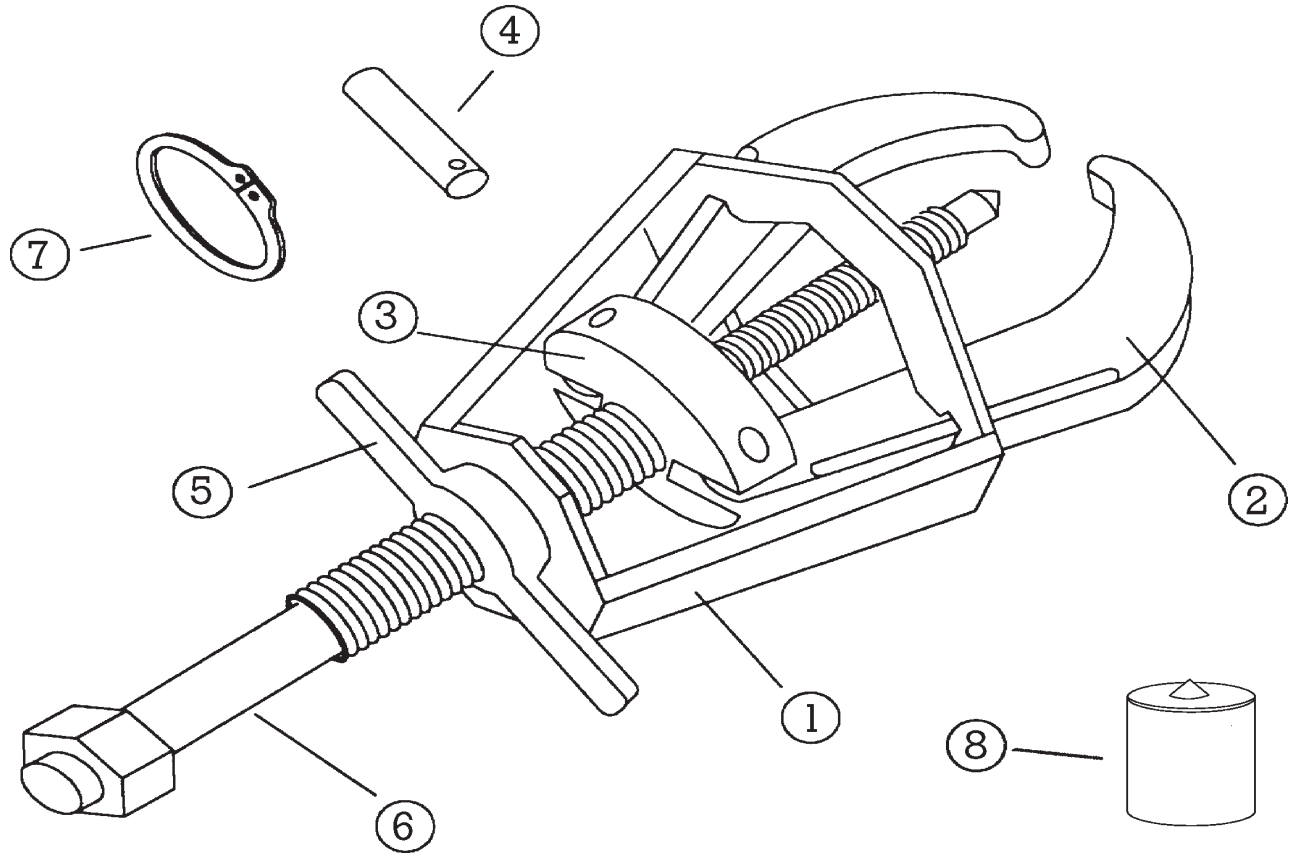

All Posi Lock Pullers are parts replaceable. See part numbers below.

Description	Part #
1. Cage® - 2 Jaw	20853
2. Jaw	10854
3. Jaw Head Assembly - 2 Jaw	20855
4. Pin	11056
5. T-Handle	11057
6. Center Bolt (Dia. 3/4'')	10858
7. Snap Ring	11059
8. Tip Protector	P10
*Optional accessories are also available