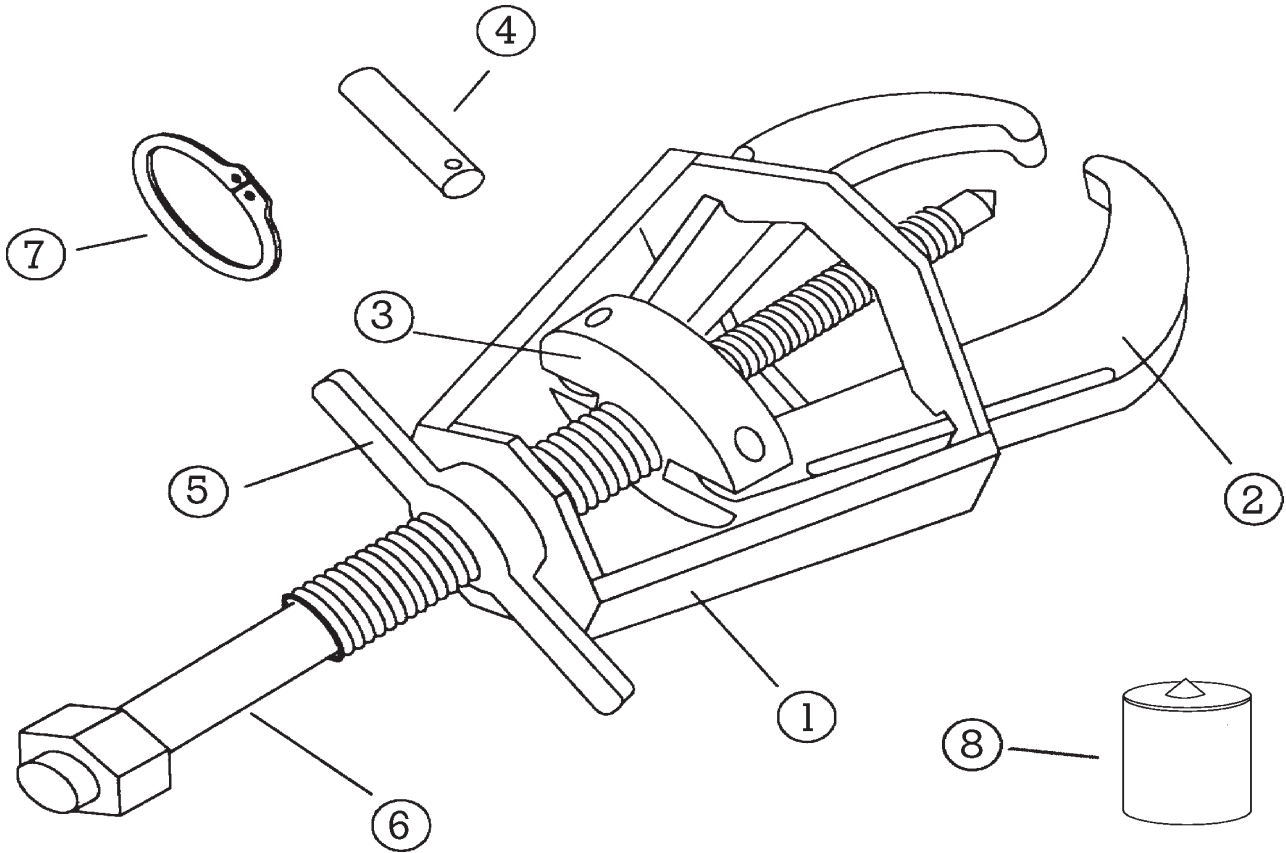

All Posi Lock Pullers
are parts
replaceable. See
part numbers
below.

Description	Part #
1. Cage® - 2 Jaw	21653
2. Jaw	11654L
3. Jaw Head Assembly - 2 Jaw	21655
4. Pin	11356
5. T-Handle	11657
6. Center Bolt (Dia. 1 1/4")	11658
7. Snap Ring	11659
8. Tip Protector	P13/16
*Optional accessories are also available	

Алматы (7273)495-231
Архангельск (8182)63-90-72
Астрахань (8512)99-46-04
Барнаул (3852)73-04-60
Белгород (4722)40-23-64
Брянск (4832)59-03-52
Владивосток (423)249-28-31
Волгоград (844)278-03-48
Вологда (8172)26-41-59
Воронеж (473)204-51-73
Екатеринбург (343)384-55-89
Иваново (4932)77-34-06

Ижевск (3412)26-03-58
Иркутск (395)279-98-46
Казань (843)206-01-48
Калининград (4012)72-03-81
Калуга (4842)92-23-67
Кемерово (3842)65-04-62
Киров (8332)68-02-04
Краснодар (861)203-40-90
Красноярск (391)204-63-61
Курск (4712)77-13-04
Липецк (4742)52-20-81

Магнитогорск (3519)55-03-13
Москва (495)268-04-70
Мурманск (8152)59-64-93
Набережные Челны (8552)20-53-41
Нижний Новгород (831)429-08-12
Новокузнецк (3843)20-46-81
Новосибирск (383)227-86-73
Омск (3812)21-46-40
Орел (4862)44-53-42
Оренбург (3532)37-68-04
Пенза (8412)22-31-16

Пермь (342)205-81-47
Ростов-на-Дону (863)308-18-15
Рязань (4912)46-61-64
Самара (846)206-03-16
Санкт-Петербург (812)309-46-40
Саратов (845)249-38-78
Севастополь (8692)22-31-93
Симферополь (3652)67-13-56
Смоленск (4812)29-41-54
Сочи (862)225-72-31
Ставрополь (8652)20-65-13

Сургут (3462)77-98-35
Тверь (4822)63-31-35
Томск (3822)98-41-53
Тула (4872)74-02-29
Тюмень (3452)66-21-18
Ульяновск (8422)24-23-59
Уфа (347)229-48-12
Хабаровск (4212)92-98-04
Челябинск (351)202-03-61
Череповец (8202)49-02-64
Ярославль (4852)69-52-93

Киргизия (996)312-96-26-47

Россия (495)268-04-70

Казахстан (7172)727-132