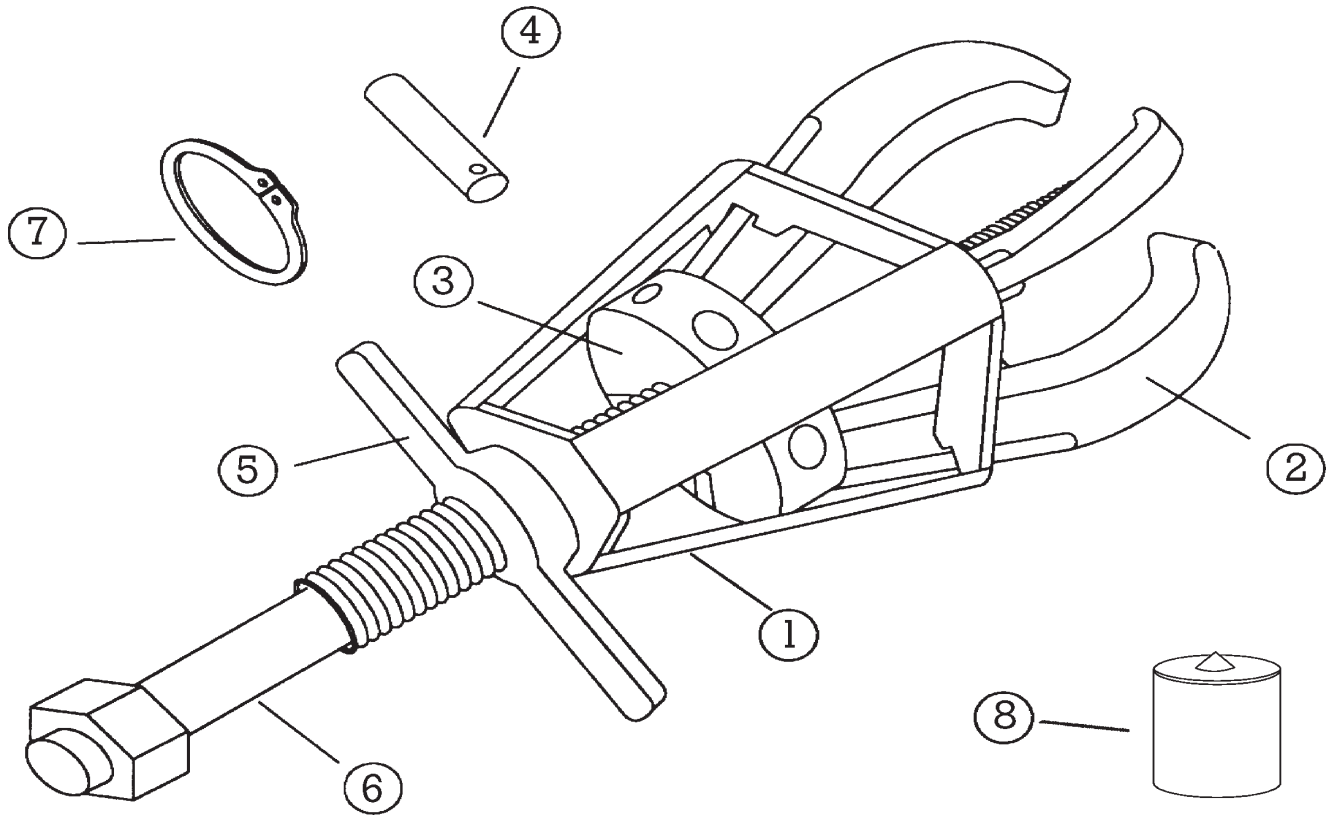

All Posi Lock Pullers
are parts
replaceable. See part
numbers below.

Description	Part #
1. Cage® - 3 Jaw	11653
2. Jaw	11654
3. Jaw Head Assembly - 3 Jaw	11655
4. Pin	11356
5. T-Handle	11657
6. Center Bolt (Dia. 1 1/4")	11658
7. Snap Ring	11659
8. Tip Protector	P13/16
*Optional accessories are also available