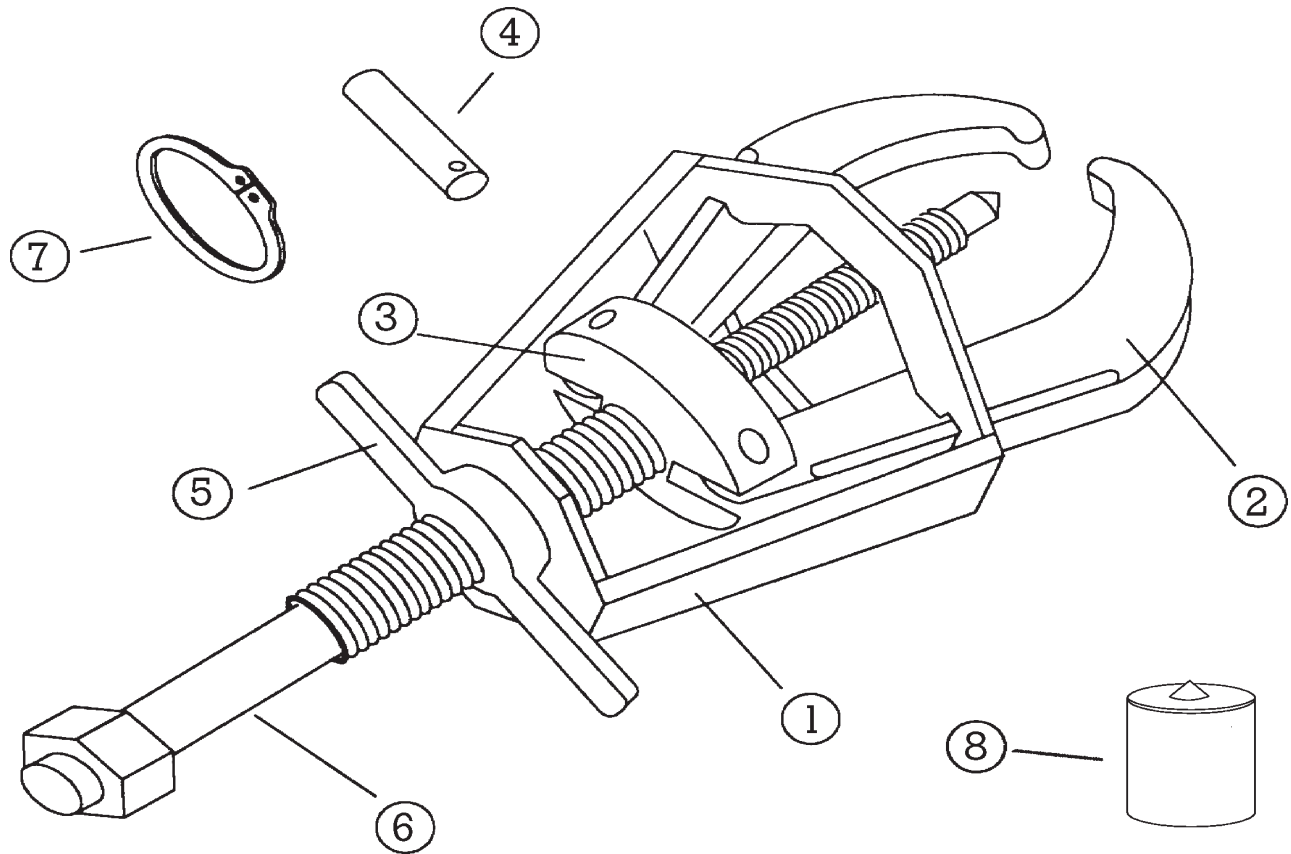

213L PARTS BREAKDOWN

All Posi Lock Pullers
are parts
replaceable. See
part numbers
below.

Description	Part #
1. Cage® - 2 Jaw	21353
2. Jaw	11354L
3. Jaw Head Assembly - 2 Jaw	21355
4. Pin	11356
5. T-Handle	11357
6. Center Bolt (Dia. 1 1/8")	11358
7. Snap Ring	11359
8. Tip Protector	P13/16
*Optional accessories are also available