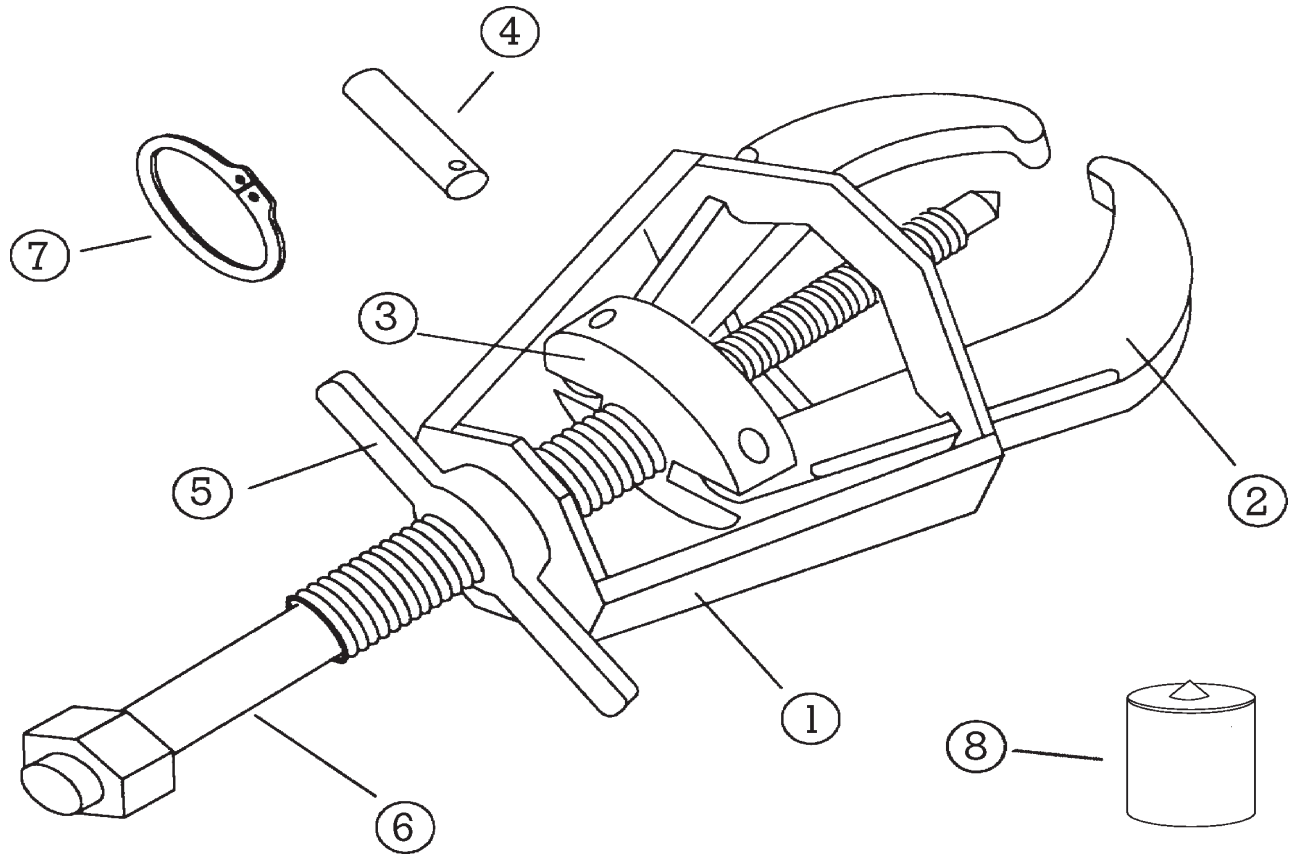

All Posi Lock Pullers
are parts
replaceable. See
part numbers
below.

Description	Part #
1. Cage® - 2 Jaw	21353
2. Jaw	11354
3. Jaw Head Assembly - 2 Jaw	21355
4. Pin	11356
5. T-Handle	11357
6. Center Bolt (Dia. 1 1/8")	11358
7. Snap Ring	11359
8. Tip Protector	P13/16
*Optional accessories are also available