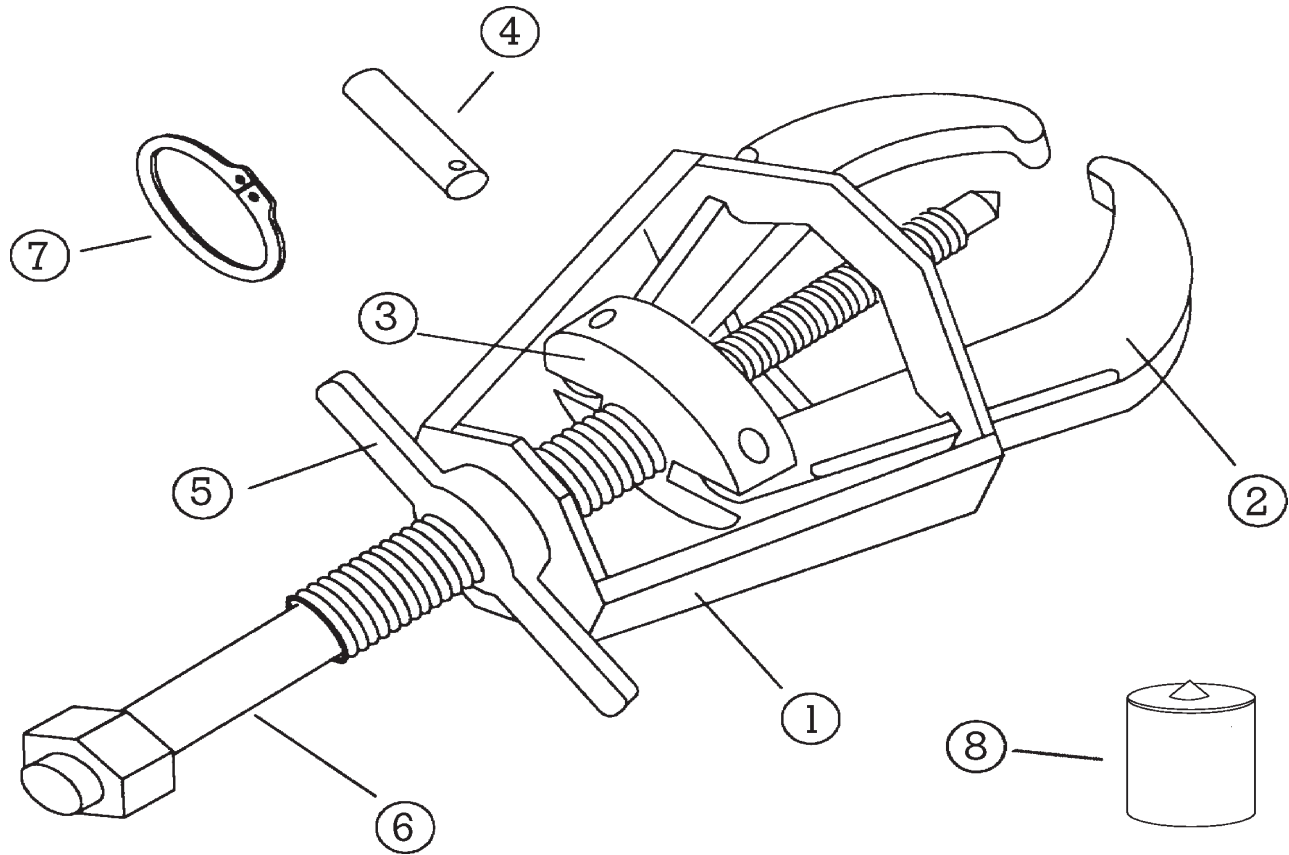

All Posi Lock Pullers  
are parts  
replaceable. See  
part numbers below.

Description	Part #
1. Cage® - 3 Jaw	11653
2. Jaw	11654L
3. Jaw Head Assembly - 3 Jaw	11655
4. Pin	11356
5. T-Handle	11657
6. Center Bolt (Dia. 1 1/4")	11658
7. Snap Ring	11659
8. Tip Protector	P13/16
*Optional accessories are also available	

# 203 PARTS BREAKDOWN

All Posi Lock Pullers are parts replaceable. See part numbers below.

Description	Part #
1. Cage® - 2 Jaw	20353
2. Jaw	10354
3. Jaw Head Assembly - 2 Jaw	20355
4. Pin	10356
5. T-Handle	10357
6. Center Bolt (dia. 3/8")	10358
7. Snap Ring	10359