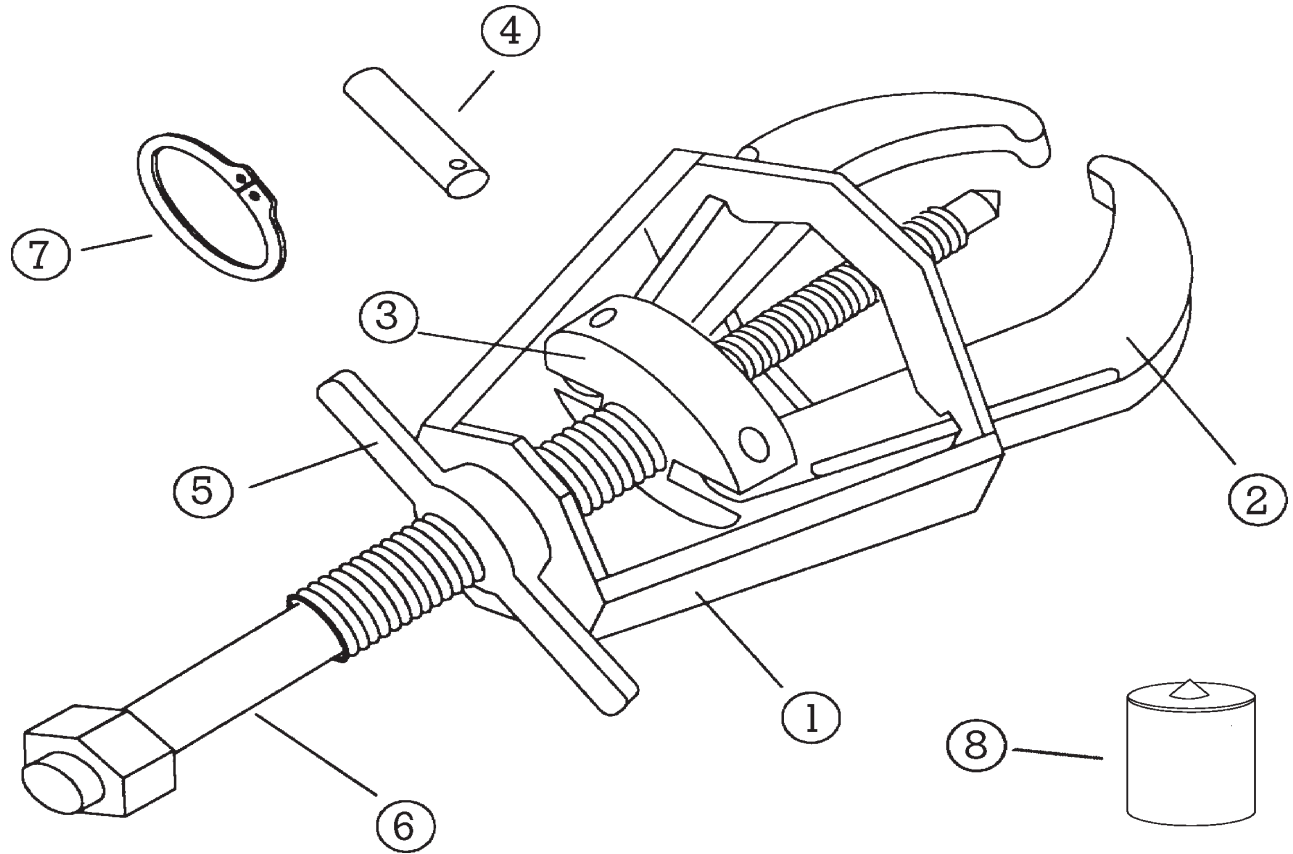

All Posi Lock Pullers are parts replaceable. See part numbers below.

Description	Part #
1. Cage® - 2 Jaw	21053
2. Jaw	11054
3. Jaw Head Assembly - 2 Jaw	21055
4. Pin	11056
5. T-Handle	11057
6. Center Bolt (Dia. 3/4")	11058
7. Snap Ring	11059
8. Tip Protector	P10
*Optional accessories are also available