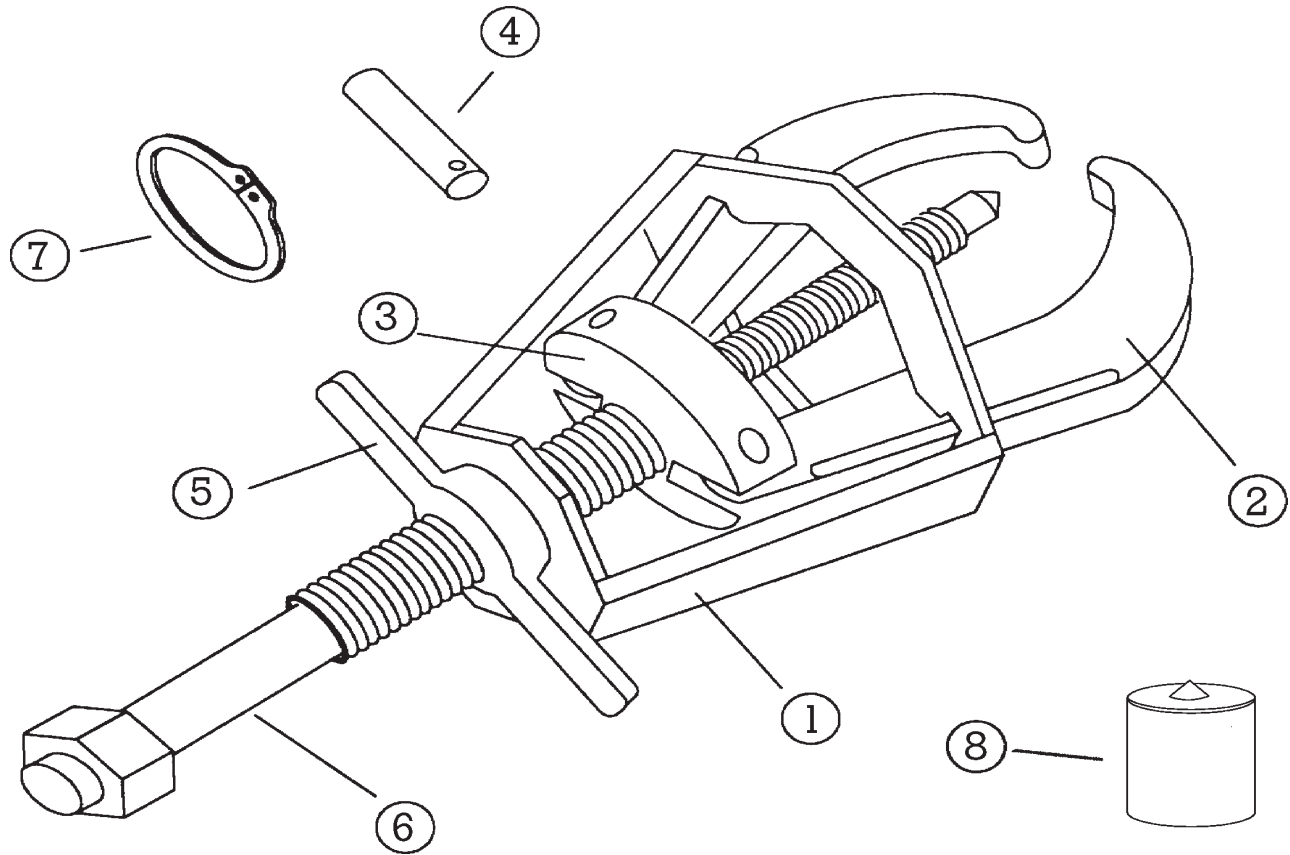

All Posi Lock Pullers are parts replaceable. See part numbers below.

Description	Part #
1. Cage® - 2 Jaw	21053
2. Jaw	11054L
3. Jaw Head Assembly - 2 Jaw	21055
4. Pin	11056
5. T-Handle	11057
6. Center Bolt (Dia. 3/4")	11058
7. Snap Ring	11059
8. Tip Protector	P10
*Optional accessories are also available