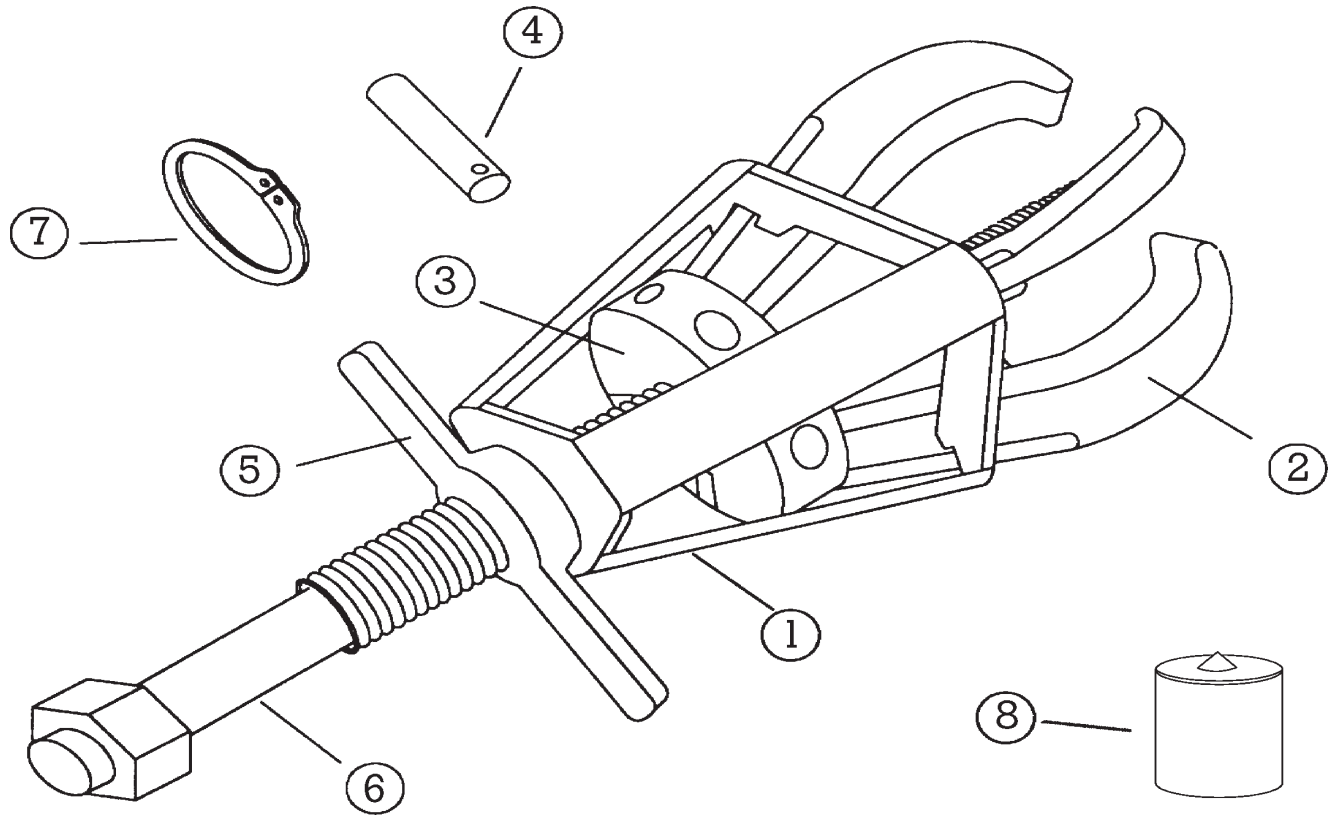

# 106 PARTS BREAKDOWN

All Posi Lock Pullers are parts replaceable. See part numbers below.

Description	Part #
1. Cage® - 3 Jaw	10653
2. Jaw	10654
3. Jaw Head Assembly - 3 Jaw	10655
4. Pin	10656
5. T-Handle	10657
6. Center Bolt (Dia. 5/8")	10658
7. Snap Ring	10659
8. Tip Protector	P6
*Optional accessories are also available	

# 108 PARTS BREAKDOWN

All Posi Lock Pullers  
are parts  
replaceable. See  
part numbers below.

Description	Part #
1. Cage® - 3 Jaw	10853
2. Jaw	10854
3. Jaw Head Assembly - 3 Jaw	10855
4. Pin	11056
5. T-Handle	11057
6. Center Bolt (Dia. 3/4")	10858
7. Snap Ring	11059
8. Tip Protector	P10
*Optional accessories are also available	

# 108L PARTS BREAKDOWN

All Posi Lock Pullers  
are parts replaceable.  
See part numbers  
below.

Description	Part #
1. Cage® - 3 Jaw	10853
2. Jaw	11054
3. Jaw Head Assembly - 3 Jaw	10855
4. Pin	11056
5. T-Handle	11057
6. Center Bolt (Dia. 3/4")	10858
7. Snap Ring	11059
8. Tip Protector	P10
*Optional accessories are also available	