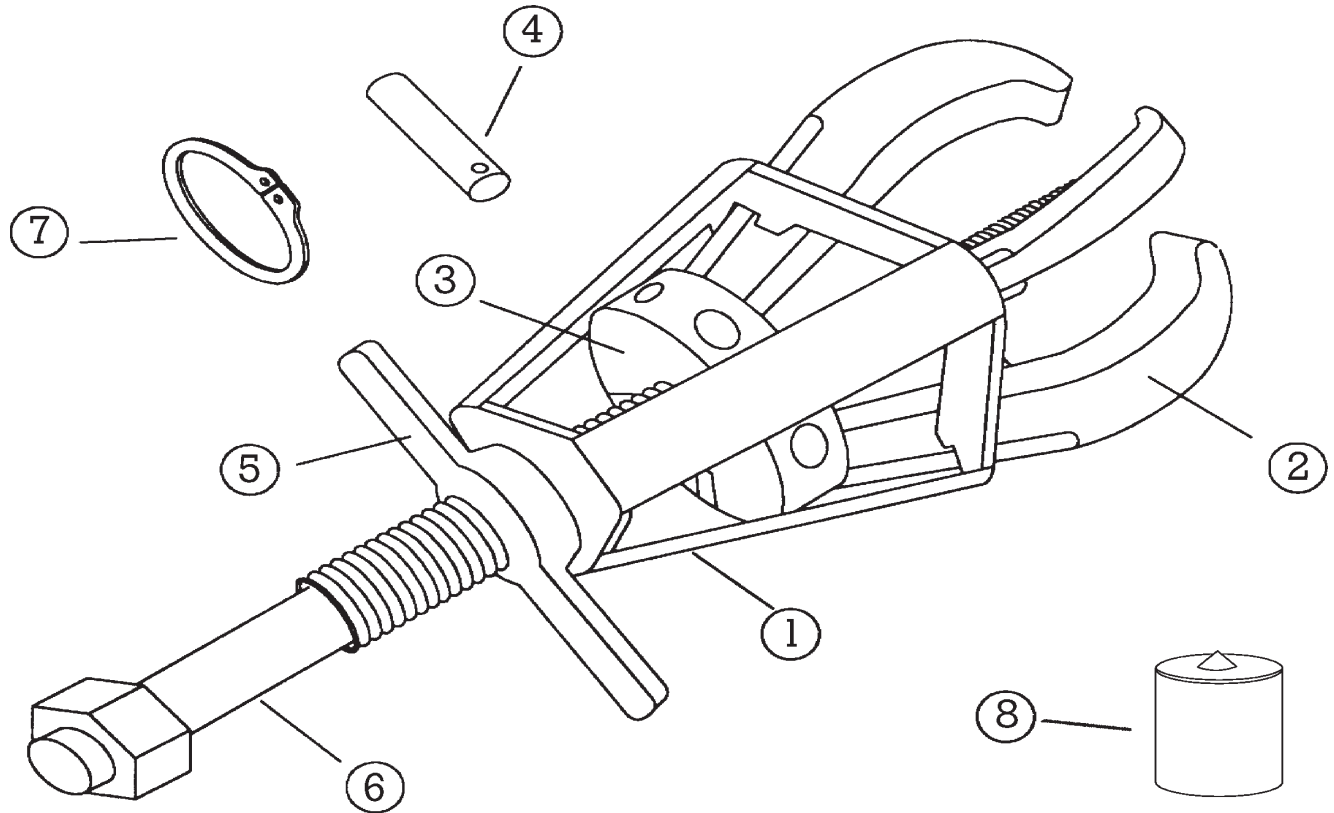

# 108L PARTS BREAKDOWN

All Posi Lock Pullers  
are parts replaceable.  
See part numbers  
below.

Description	Part #
1. Cage® - 3 Jaw	10853
2. Jaw	11054
3. Jaw Head Assembly - 3 Jaw	10855
4. Pin	11056
5. T-Handle	11057
6. Center Bolt (Dia. 3/4")	10858
7. Snap Ring	11059
8. Tip Protector	P10
*Optional accessories are also available	

All Posi Lock Pullers  
are parts  
replaceable.  
See part numbers  
below.

Description	Part #
1. Cage® - 3 Jaw	10853
2. Jaw	11054L
3. Jaw Head Assembly - 3 Jaw	10855
4. Pin	11056
5. T-Handle	11057
6. Center Bolt (Dia. 5/8")	10858
7. Snap Ring	11059
8. Tip Protector	P10
*Optional accessories are also available	

All Posi Lock Pullers are parts replaceable. See part numbers below.

Description	Part #
1. Cage® - 3 Jaw	11053
2. Jaw	11054
3. Jaw Head Assembly - 3 Jaw	11055
4. Pin	11056
5. T-Handle	11057
6. Center Bolt (Dia. 3/4")	11058
7. Snap Ring	11059
8. Tip Protector	P10
*Optional accessories are also available	