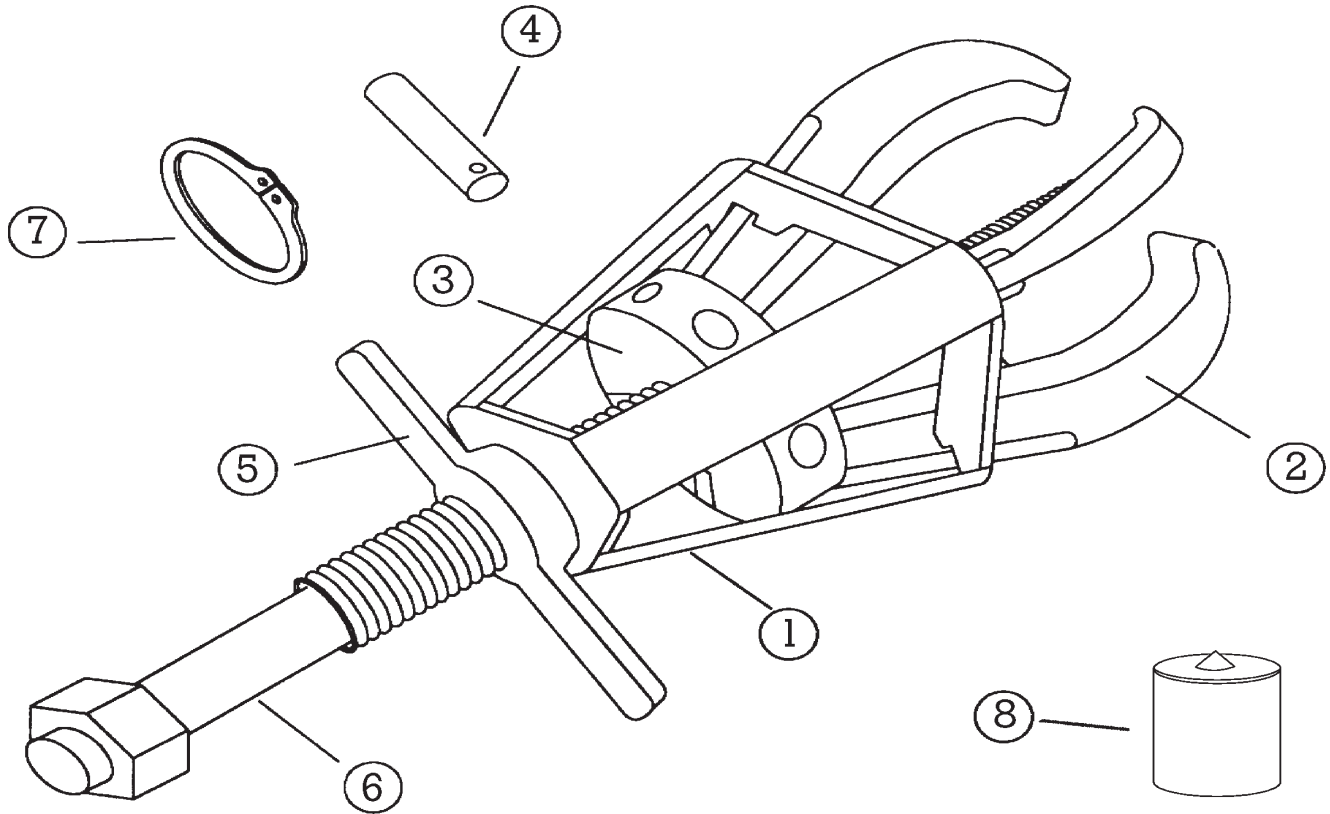

# 108 PARTS BREAKDOWN

All Posi Lock Pullers  
are parts  
replaceable. See  
part numbers below.

Description	Part #
1. Cage® - 3 Jaw	10853
2. Jaw	10854
3. Jaw Head Assembly - 3 Jaw	10855
4. Pin	11056
5. T-Handle	11057
6. Center Bolt (Dia. 3/4")	10858
7. Snap Ring	11059
8. Tip Protector	P10
*Optional accessories are also available	

# 108L PARTS BREAKDOWN

All Posi Lock Pullers  
are parts replaceable.  
See part numbers  
below.

Description	Part #
1. Cage® - 3 Jaw	10853
2. Jaw	11054
3. Jaw Head Assembly - 3 Jaw	10855
4. Pin	11056
5. T-Handle	11057
6. Center Bolt (Dia. 3/4")	10858
7. Snap Ring	11059
8. Tip Protector	P10
*Optional accessories are also available	

All Posi Lock Pullers  
are parts  
replaceable.  
See part numbers  
below.

Description	Part #
1. Cage® - 3 Jaw	10853
2. Jaw	11054L
3. Jaw Head Assembly - 3 Jaw	10855
4. Pin	11056
5. T-Handle	11057
6. Center Bolt (Dia. 5/8")	10858
7. Snap Ring	11059
8. Tip Protector	P10
*Optional accessories are also available	