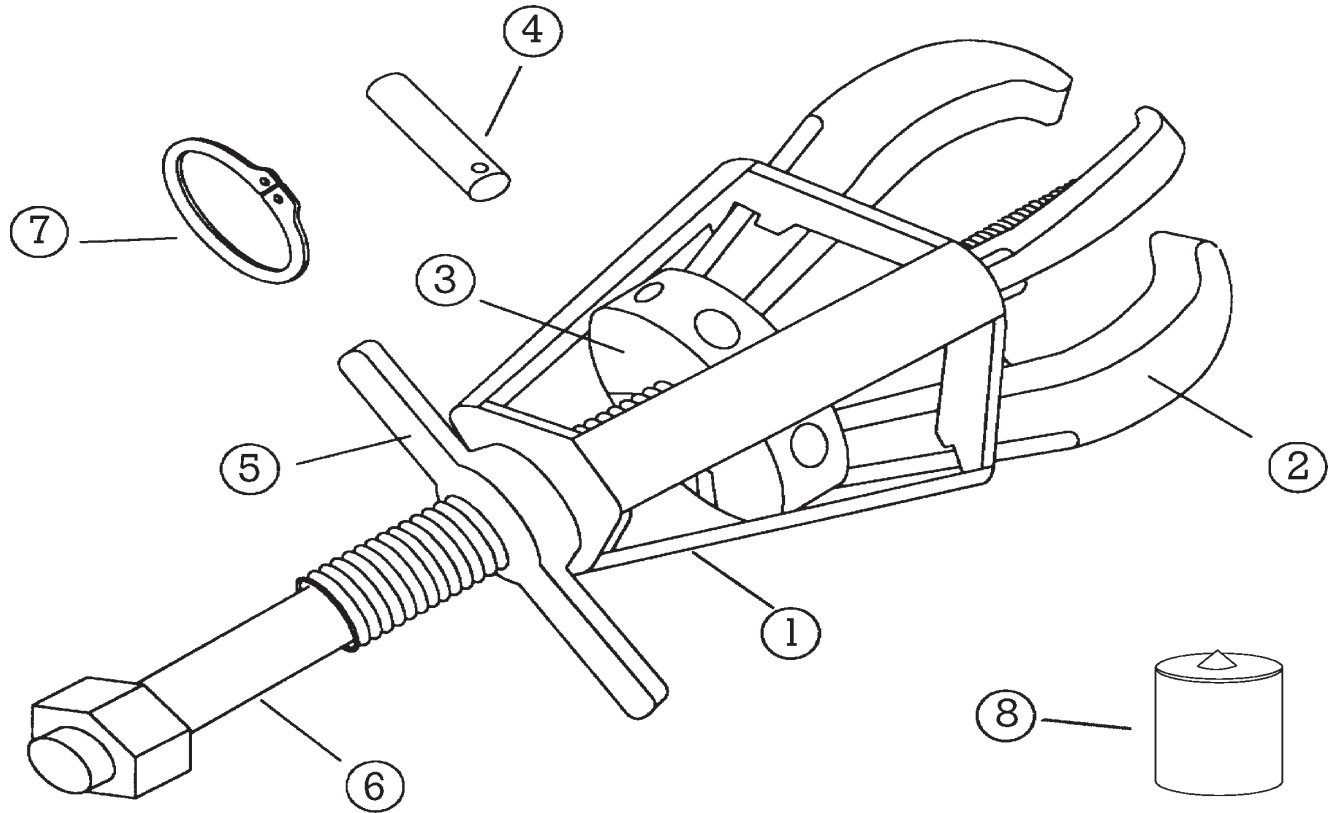

All Posi Lock Pullers
are parts
replaceable. See
part numbers below.

Description	Part #
1. Cage® - 3 Jaw	11653
2. Jaw	11654L
3. Jaw Head Assembly - 3 Jaw	11655
4. Pin	11356
5. T-Handle	11657
6. Center Bolt (Dia. 1 1/4")	11658
7. Snap Ring	11659
8. Tip Protector	P13/16
*Optional accessories are also available