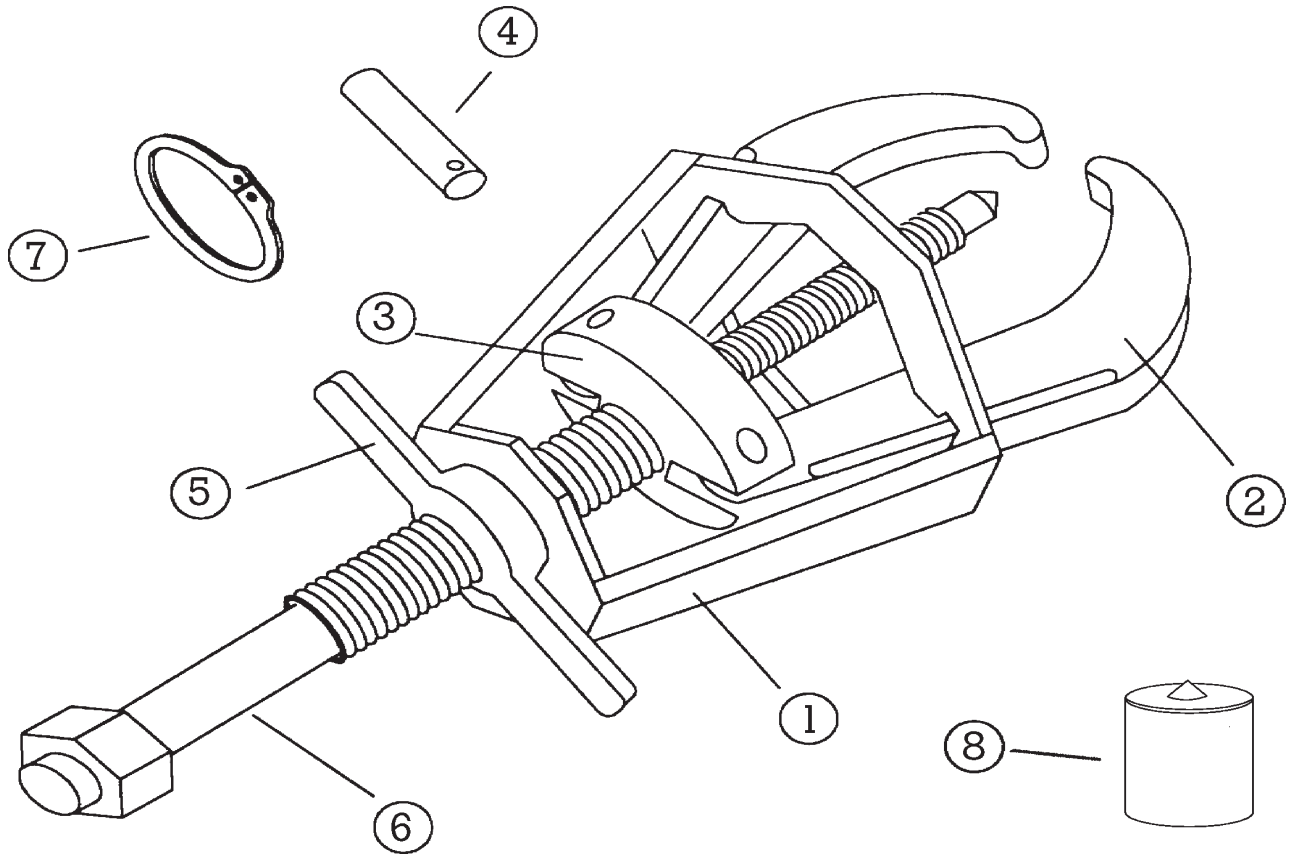

All Posi Lock Pullers
are parts
replaceable. See
part numbers
below.

Description	Part #
1. Cage® - 2 Jaw	21653
2. Jaw	11654
3. Jaw Head Assembly - 2 Jaw	21655
4. Pin	11356
5. T-Handle	11657
6. Center Bolt (Dia. 1 1/4")	11658
7. Snap Ring	11659
8. Tip Protector	P13/16
*Optional accessories are also available