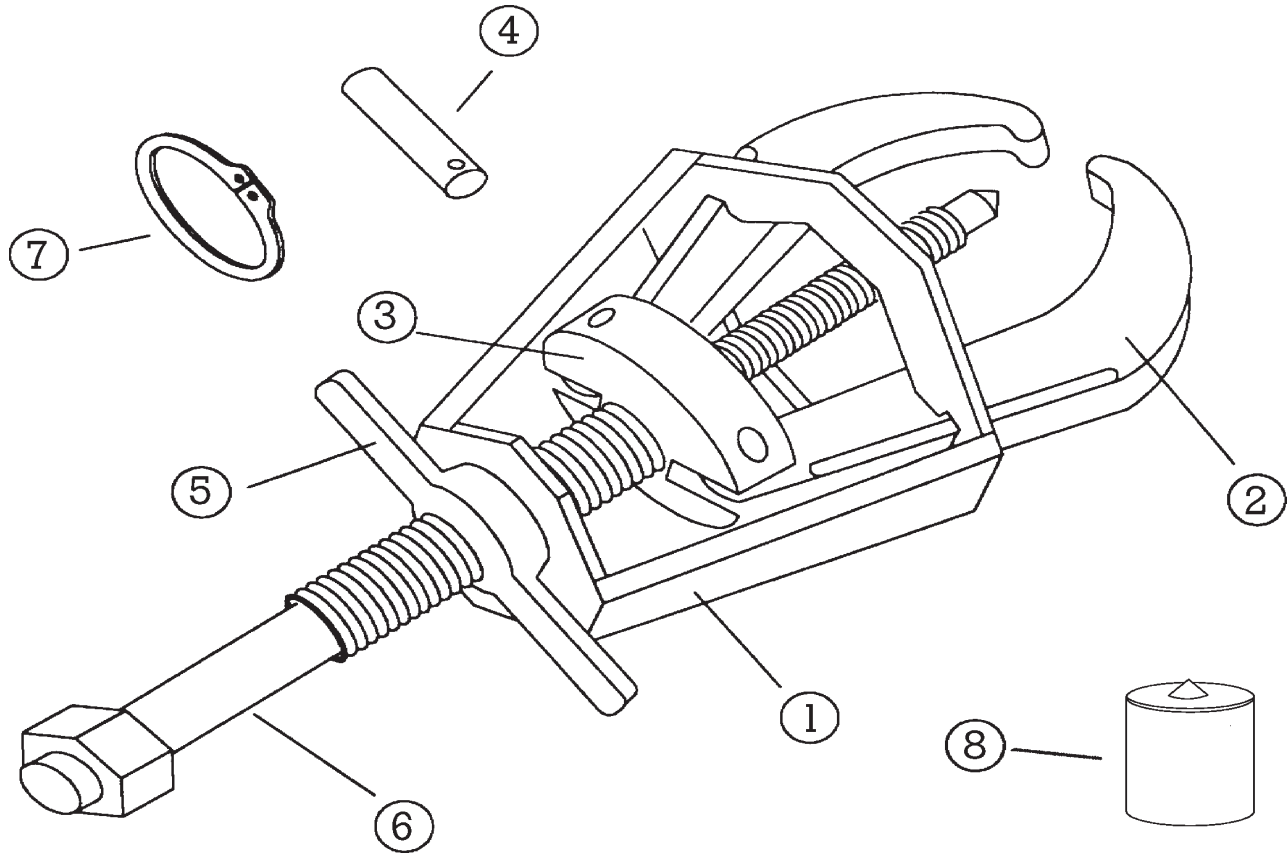

All Posi Lock Pullers  
 are parts  
 replaceable. See  
 part numbers below.

Description	Part #
1. Cage® - 2 Jaw	20453
2. Jaw	10454
3. Jaw Head Assembly - 2 Jaw	20455
4. Pin	10456
5. T-Handle	10457
6. Center Bolt (Dia. 9/16")	10458
7. Snap Ring	10459
8. Tip Protector	P4

\*Optional accessories are also available

All Posi Lock Pullers  
are parts  
replaceable. See part  
numbers below.

Description	Part #
1. Cage® - 2 Jaw	20653
2. Jaw	10654
3. Jaw Head Assembly - 2 Jaw	20655
4. Pin	10656
5. T-Handle	10657
6. Center Bolt (Dia. 5/8")	10658
7. Snap Ring	10659
8. Tip Protector	P6
*Optional accessories are also available	

All Posi Lock Pullers are parts replaceable. See part numbers below.

Description	Part #
1. Cage® - 2 Jaw	20853
2. Jaw	10854
3. Jaw Head Assembly - 2 Jaw	20855
4. Pin	11056
5. T-Handle	11057
6. Center Bolt (Dia. 3/4'')	10858
7. Snap Ring	11059
8. Tip Protector	P10
*Optional accessories are also available	