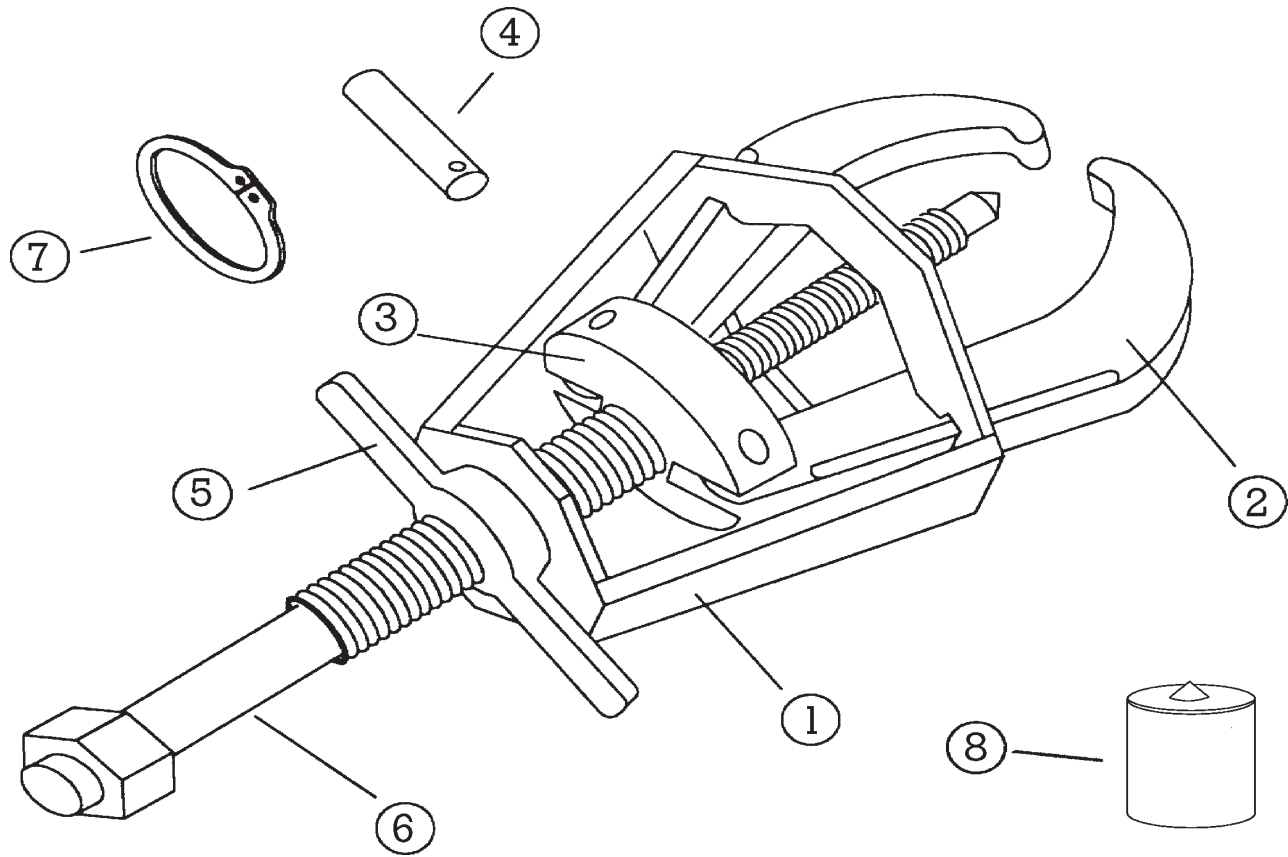

All Posi Lock Pullers
are parts
replaceable. See part
numbers below.

Description	Part #
1. Cage® - 2 Jaw	20653
2. Jaw	10654
3. Jaw Head Assembly - 2 Jaw	20655
4. Pin	10656
5. T-Handle	10657
6. Center Bolt (Dia. 5/8")	10658
7. Snap Ring	10659
8. Tip Protector	P6
*Optional accessories are also available