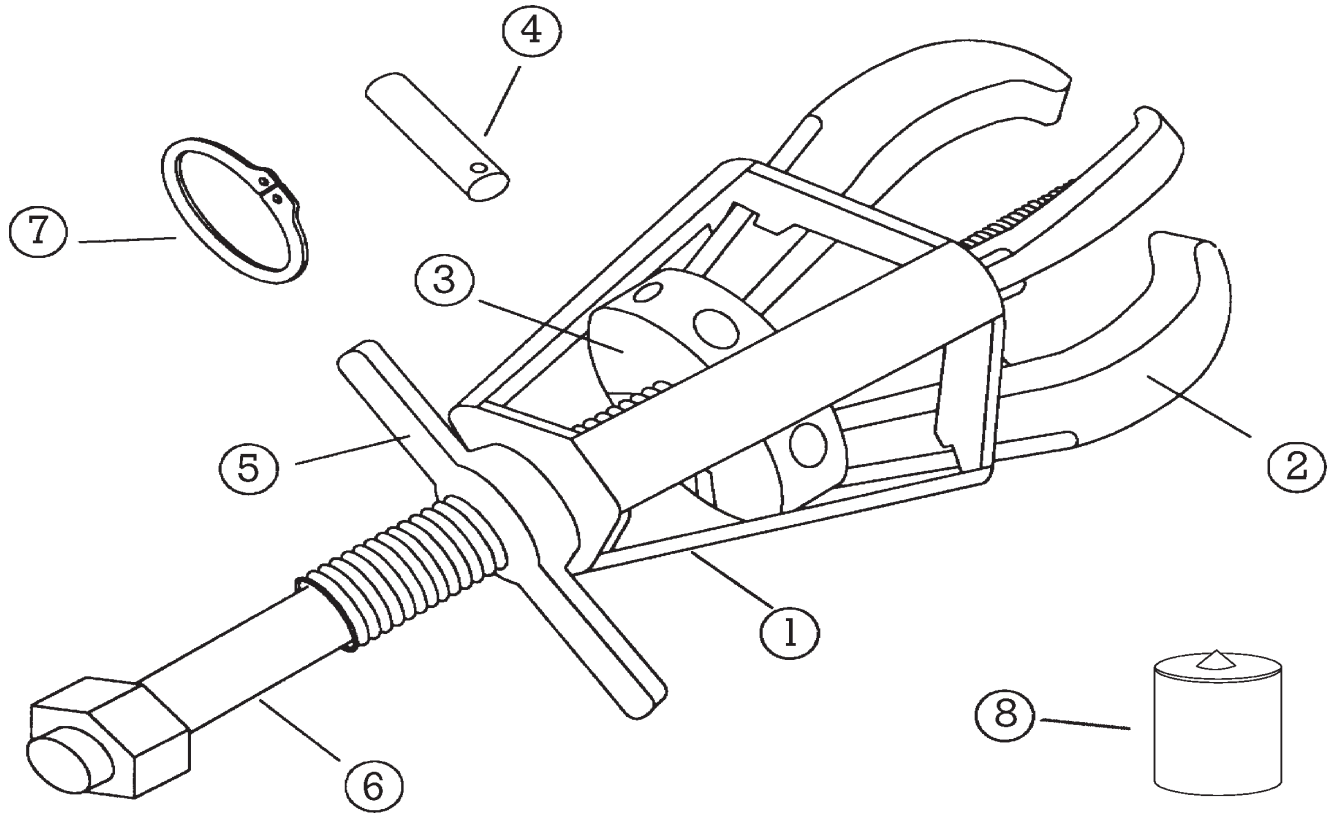

# 106 PARTS BREAKDOWN

All Posi Lock Pullers are parts replaceable. See part numbers below.

Description	Part #
1. Cage® - 3 Jaw	10653
2. Jaw	10654
3. Jaw Head Assembly - 3 Jaw	10655
4. Pin	10656
5. T-Handle	10657
6. Center Bolt (Dia. 5/8")	10658
7. Snap Ring	10659
8. Tip Protector	P6
*Optional accessories are also available	

# 108 PARTS BREAKDOWN

All Posi Lock Pullers  
are parts  
replaceable. See  
part numbers below.

Description	Part #
1. Cage® - 3 Jaw	10853
2. Jaw	10854
3. Jaw Head Assembly - 3 Jaw	10855
4. Pin	11056
5. T-Handle	11057
6. Center Bolt (Dia. 3/4")	10858
7. Snap Ring	11059
8. Tip Protector	P10
*Optional accessories are also available	

# 108L PARTS BREAKDOWN

All Posi Lock Pullers  
are parts replaceable.  
See part numbers  
below.

Description	Part #
1. Cage® - 3 Jaw	10853
2. Jaw	11054
3. Jaw Head Assembly - 3 Jaw	10855
4. Pin	11056
5. T-Handle	11057
6. Center Bolt (Dia. 3/4")	10858
7. Snap Ring	11059
8. Tip Protector	P10
*Optional accessories are also available	