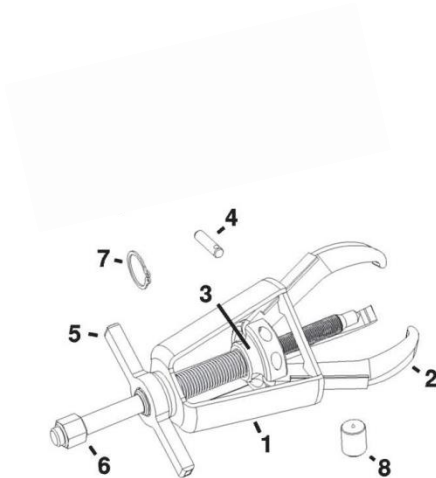

# HP-2

Description	Part #
Extra Large Collar 0 to 3 in. (0 to 76 mm)	HP-50
Bolt Extender	X4