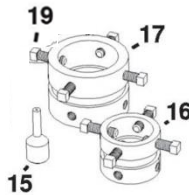

# HP-2

Description	Part #
Extra Large Collar 0 to 3 in. (0 to 76 mm)	HP-50
Bolt Extender	X4

## HP-2

Description	Part #
1. External Cage® - 3 Jaw	10453
2. External Jaw	10454
3. Jaw Head Assembly – 3- Jaw	10455
4. Pin	10456
5. T-Handle	10457
6. Center Bolt (Dia. 9/16")	10458
7. Snap Ring	10459
15. Tip Reducer/ Extender	HP-70
16. Small Hub Puller	HP-30
17. Large Hub Puller	HP-40
19. Square Head Set Screw	HP-60