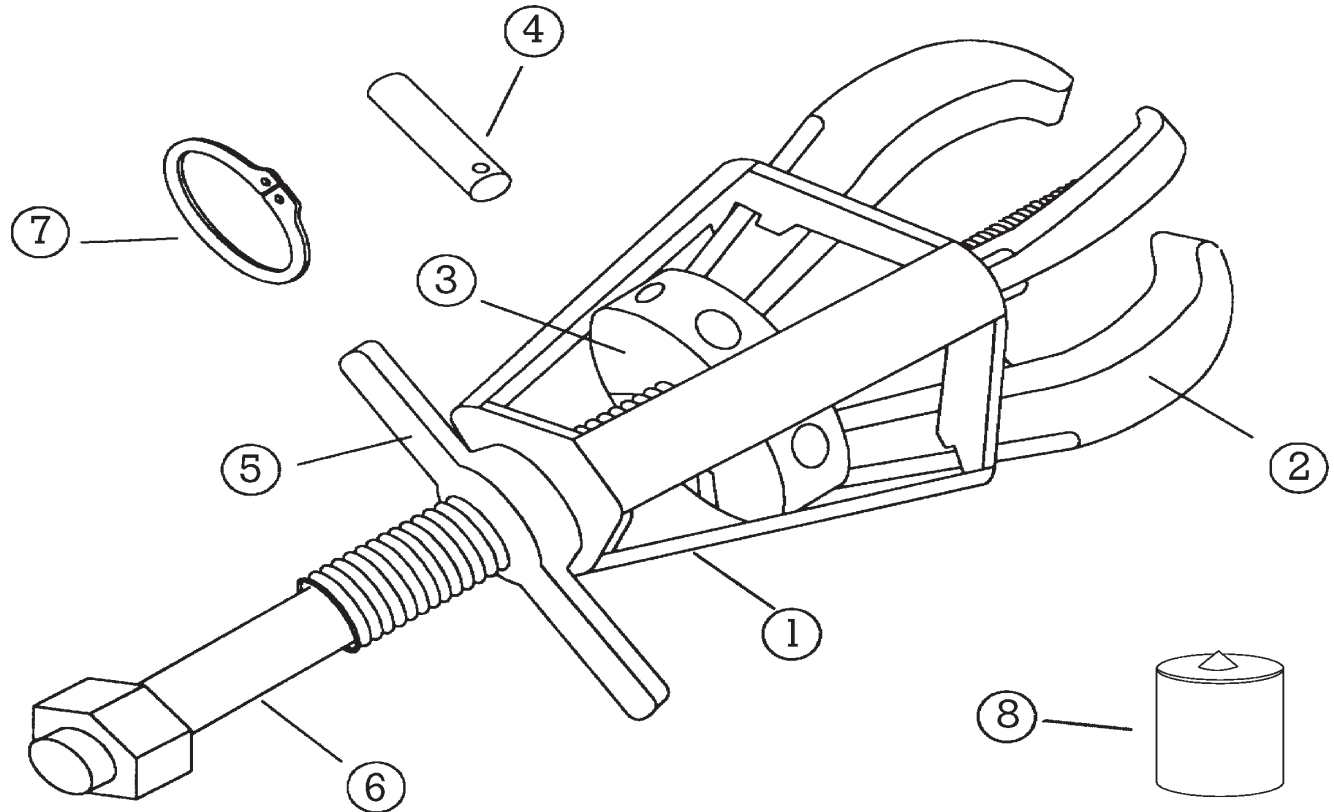

**Киргизия** (996)312-96-26-47

**Россия** (495)268-04-70

**Казахстан** (7172)727-132

All Posi Lock Pullers are parts replaceable. See part numbers below.

Description	Part #
1. Cage® - 2 Jaw	20853
2. Jaw	11054T
3. Jaw Head Assembly - 2 Jaw	20855
4. Pin	11056
5. T-Handle	11057
6. Center Bolt (Dia. 5/8")	10858
7. Snap Ring	11059
8. Tip Protector	P10
*Optional accessories are also available	

All Posi Lock Pullers are parts replaceable.  
See part numbers below.

Description	Part #
1. Cage® - 3 Jaw	10653
2. Jaw	10654T
3. Jaw Head Assembly - 3 Jaw	10655
4. Pin	10656
5. T-Handle	10657
6. Center Bolt (Dia. 5/8")	10658
7. Snap Ring	10659
8. Tip Protector	P6
*Optional accessories are also available	