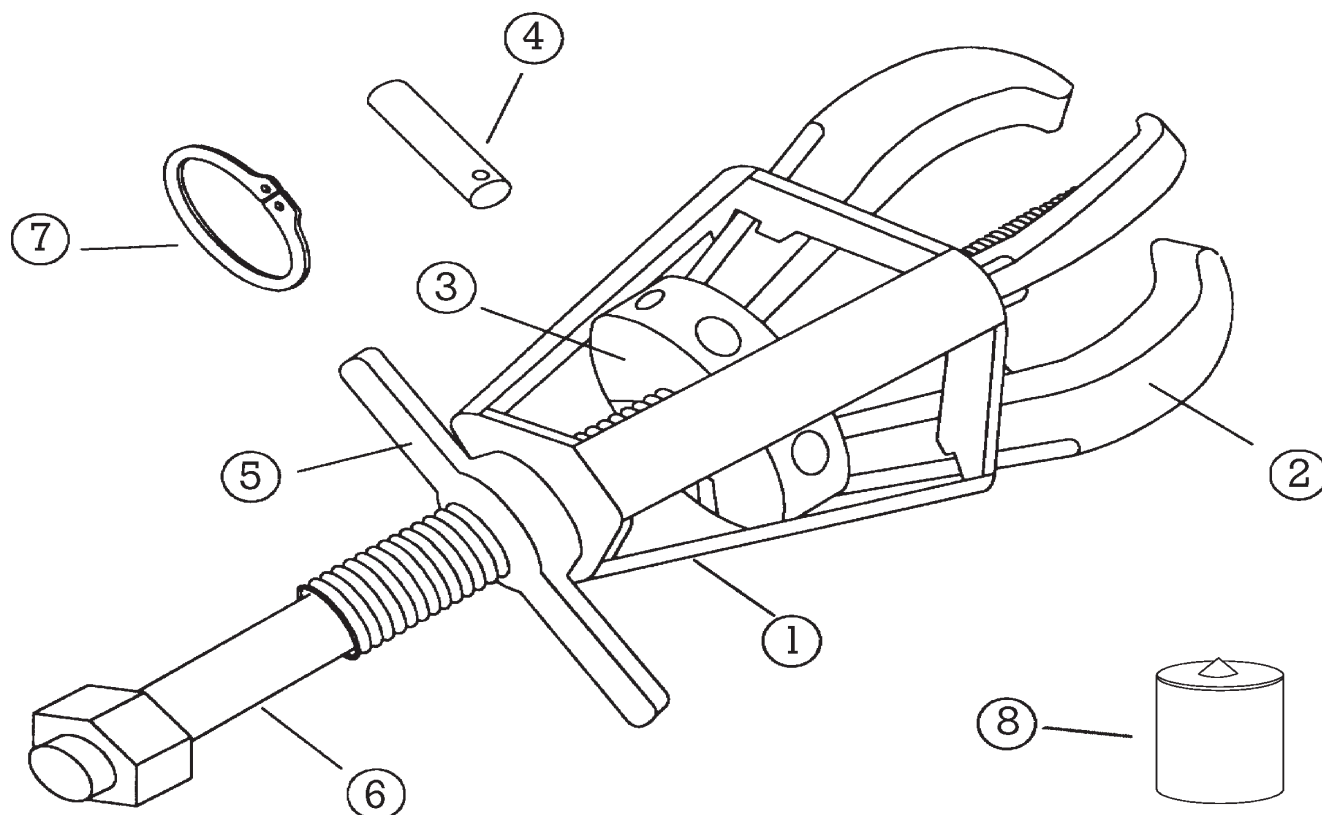

**Киргизия** (996)312-96-26-47

**Россия** (495)268-04-70

**Казахстан** (7172)727-132

All Posi Lock Pullers are parts replaceable. See part numbers below.

Description	Part #
1. Cage® - 2 Jaw	20853
2. Jaw	11054T
3. Jaw Head Assembly - 2 Jaw	20855
4. Pin	11056
5. T-Handle	11057
6. Center Bolt (Dia. 5/8")	10858
7. Snap Ring	11059
8. Tip Protector	P10
*Optional accessories are also available	

All Posi Lock Pullers are parts replaceable.  
See part numbers below.

Description	Part #
1. Cage® - 3 Jaw	10653
2. Jaw	10654T
3. Jaw Head Assembly - 3 Jaw	10655
4. Pin	10656
5. T-Handle	10657
6. Center Bolt (Dia. 5/8")	10658
7. Snap Ring	10659
8. Tip Protector	P6
*Optional accessories are also available	