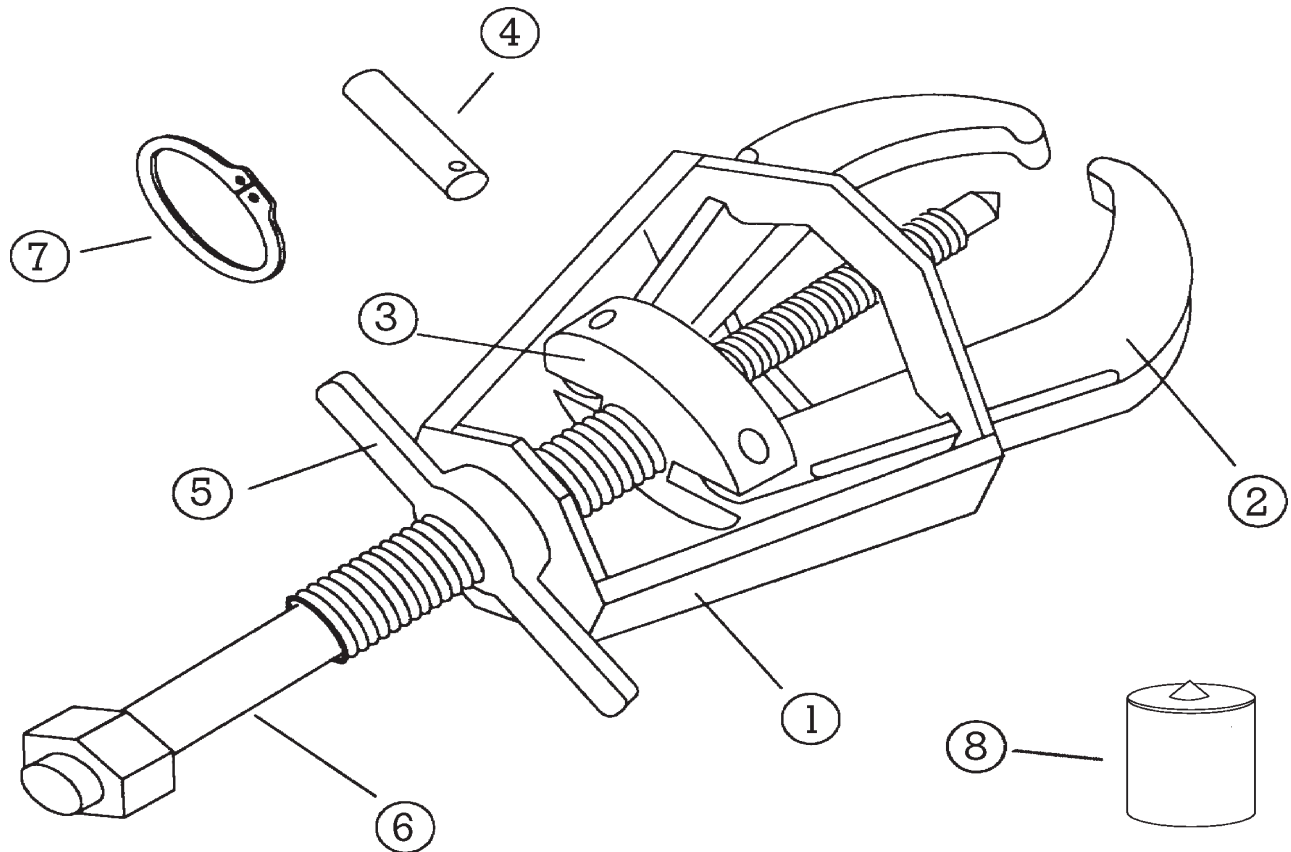

**Киргизия** (996)312-96-26-47

**Россия** (495)268-04-70

**Казахстан** (7172)727-132

All Posi Lock Pullers are parts replaceable. See part numbers below.

Description	Part #
1. Cage® - 2 Jaw	20853
2. Jaw	11054T
3. Jaw Head Assembly - 2 Jaw	20855
4. Pin	11056
5. T-Handle	11057
6. Center Bolt (Dia. 5/8")	10858
7. Snap Ring	11059
8. Tip Protector	P10
*Optional accessories are also available	