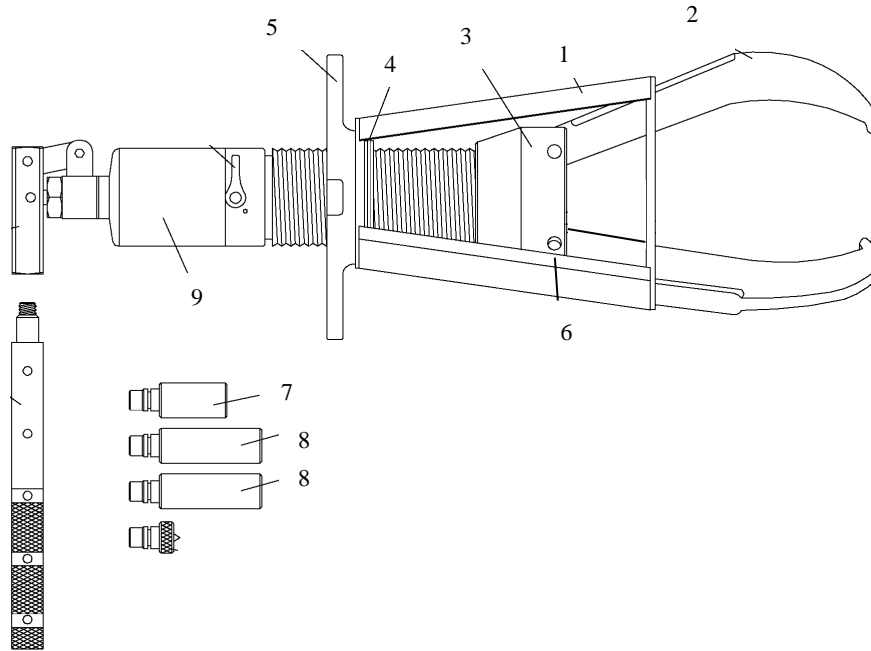

PHS-208L Parts Breakdown

PHS-208L

	Description	Part #	LBS	KG
1	Cage (2 Jaw)	PH-20853	2.50	1.14
2	Long Jaw	11054	2.50	1.14
3	Jaw Head Base	PH-20855H	4.90	2.22
4	Snap Ring	PH-10859	.06	.03
5	T-Handle	PH-10857	2.50	1.14
6	Pin	PH-10856	.10	.05
7	Extension Rod 1.90 (48MM)	E1414	.55	.24
8	Extension Rod 2.90 (78MM)	E1165	.40	.18
9	Hydraulic Assembly	PLP1200	14.4	6.53

PLP 1200 Includes:

Description	Part #
Hydraulic Assembly	
Handle Clevis	
Telescopic Handle	
Cone Assembly	
Extension Rod 1.90 (48mm)	E1414
Extension Rod 2.90 (74mm)	E1165