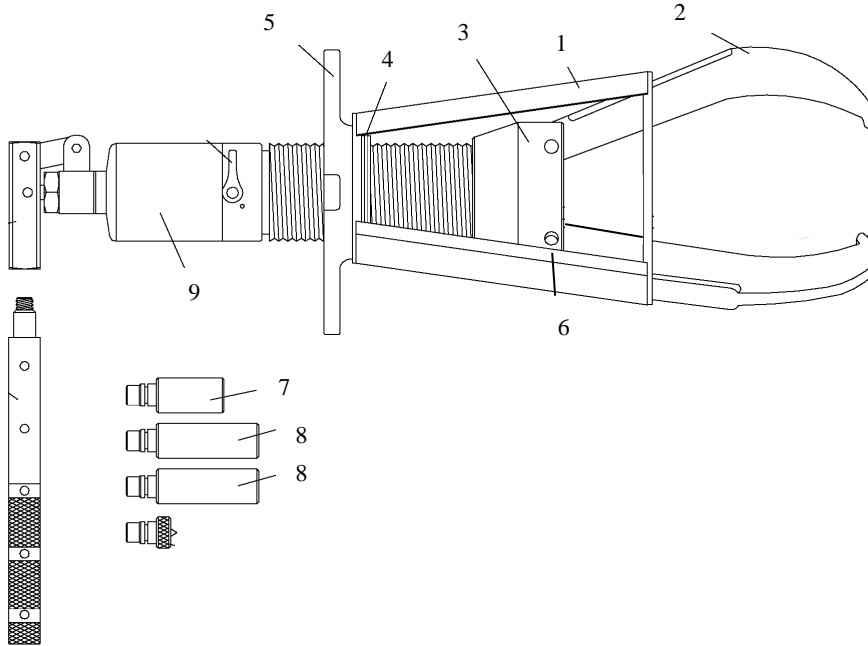

PHS-208 Parts Breakdown

PHS-208

	Description	Part #	LBS	KG
1	Cage (2 Jaw)	PH-20853	2.50	1.14
2	Jaw	10854	2.00	.91
3	Jaw Head Base	PH-20855H	4.90	2.22
4	Snap Ring	PH-10859	.06	.03
5	T-Handle	PH-10857	2.50	1.14
6	Pin	PH-10856	.10	.05
7	Extension Rod 1.90 (48MM)	E1414	.55	.24
8	Extension Rod 2.90 (78MM)	E1165	.40	.18
9	Hydraulic Assembly	PLP1200	14.4	6.53

PLP 1200 Includes:

Description	Part #
Hydraulic Assembly	
Handle Clevis	
Telescopic Handle	
Cone Assembly	
Extension Rod 1.90 (48mm)	E1414
Extension Rod 2.90 (74mm)	E1165