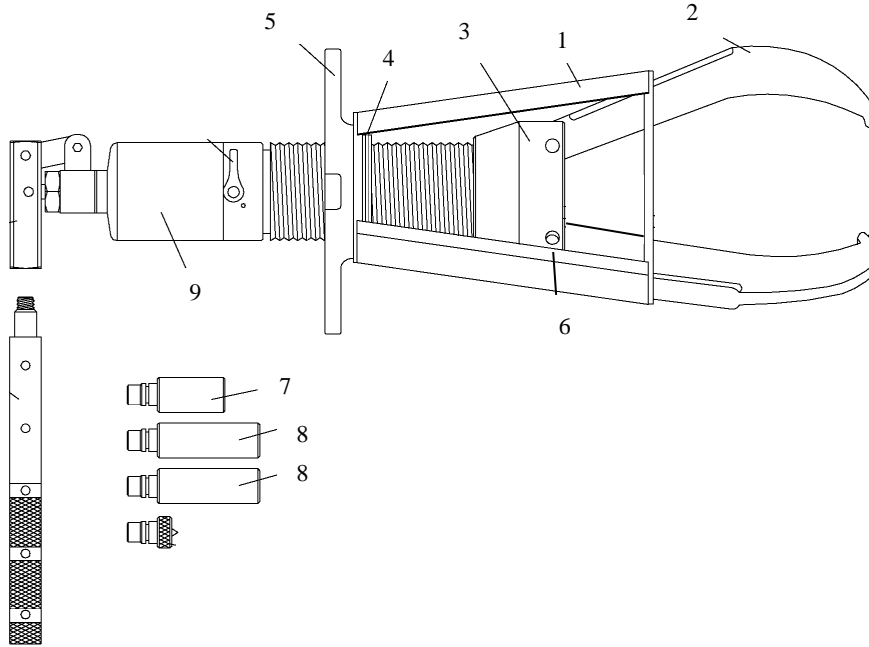

PHS-208XL Parts Breakdown

PHS-208XL

	Description	Part #	LBS	KG
1	Cage (2 Jaw)	PH-20853	2.50	1.14
2	Extra Long Jaw	11054L	4.50	2.04
3	Jaw Head Base	PH-20855H	4.90	2.22
4	Snap Ring	PH-10859	.06	.03
5	T-Handle	PH-10857	2.50	1.14
6	Pin	PH-10856	.10	.05
7	Extension Rod 1.90 (48MM)	E1414	.55	.24
8	Extension Rod 2.90 (78MM)	E1165	.40	.18
9	Hydraulic Assembly	PLP1200	14.4	6.53

PLP 1200 Includes:

Description	Part #
Hydraulic Assembly	
Handle Clevis	
Telescopic Handle	
Cone Assembly	
Extension Rod 1.90 (48mm)	E1414
Extension Rod 2.90 (74mm)	E1165

Алматы (7273)495-231
Архангельск (8182)63-90-72
Астрахань (8512)99-46-04
Барнаул (3852)73-04-60
Белгород (4722)40-23-64
Брянск (4832)59-03-52
Владивосток (423)249-28-31
Волгоград (844)278-03-48
Вологда (8172)26-41-59
Воронеж (473)204-51-73
Екатеринбург (343)384-55-89
Иваново (4932)77-34-06

Ижевск (3412)26-03-58
Иркутск (395)279-98-46
Казань (843)206-01-48
Калининград (4012)72-03-81
Калуга (4842)92-23-67
Кемерово (3842)65-04-62
Киров (8332)68-02-04
Краснодар (861)203-40-90
Красноярск (391)204-63-61
Курск (4712)77-13-04
Липецк (4742)52-20-81

Магнитогорск (3519)55-03-13
Москва (495)268-04-70
Мурманск (8152)59-64-93
Набережные Челны (8552)20-53-41
Нижний Новгород (831)429-08-12
Новокузнецк (3843)20-46-81
Новосибирск (383)227-86-73
Омск (3812)21-46-40
Краснодар (4862)44-53-42
Оренбург (3532)37-68-04
Пенза (8412)22-31-16

Пермь (342)205-81-47
Ростов-на-Дону (863)308-18-15
Рязань (4912)46-61-64
Самара (846)206-03-16
Санкт-Петербург (812)309-46-40
Саратов (845)249-38-78
Севастополь (8692)22-31-93
Симферополь (3652)67-13-56
Смоленск (4812)29-41-54
Сочи (862)225-72-31
Ставрополь (8652)20-65-13

Сургут (3462)77-98-35
Тверь (4822)63-31-35
Томск (3822)98-41-53
Тула (4872)74-02-29
Тюмень (3452)66-21-18
Ульяновск (8422)24-23-59
Уфа (347)229-48-12
Хабаровск (4212)92-98-04
Челябинск (351)202-03-61
Череповец (8202)49-02-64
Ярославль (4852)69-52-93

Киргизия (996)312-96-26-47

Россия (495)268-04-70

Казахстан (7172)727-132