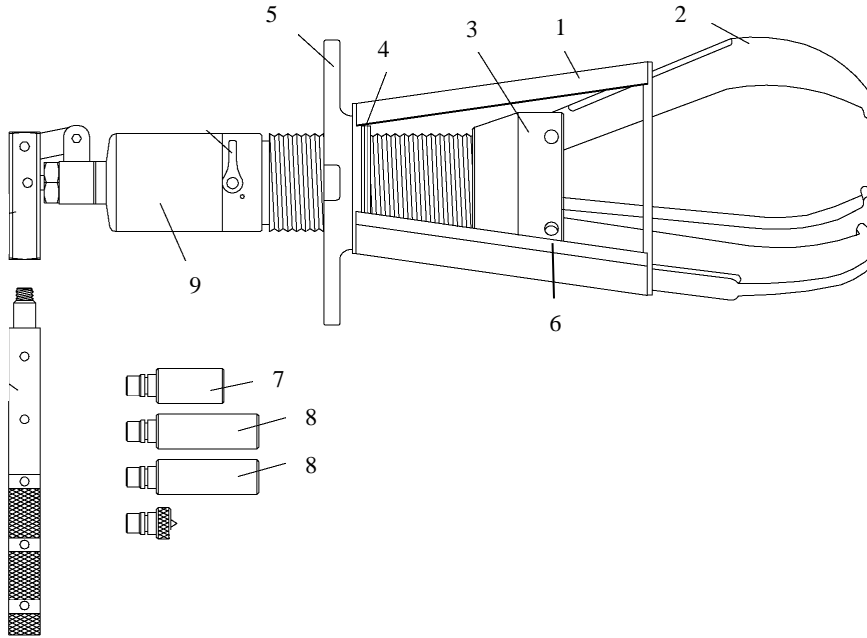

PHS-108XL Parts Breakdown

PHS-108XL

	Description	Part #	LBS	KG
1	Cage (3 Jaw)	PH-10853	2.50	1.14
2	Extra Long Jaw	11054L	4.50	2.04
3	Jaw Head Base	PH-10855H	4.90	2.22
4	Snap Ring	PH-10859	.06	0.3
5	T-Handle	PH-10857	2.50	1.14
6	Pin	PH-10856	0.01	0.05
7	Extension Rod 1.90 (48MM)	E1414	.55	.24
8	Extension Rod 2.90 (78MM)	E1165	.40	.18
9	Hydraulic Assembly	PLP1200	14.4	6.53

PLP 1200 Includes:

Description	Part #
Hydraulic Assembly	
Handle Clevis	
Telescopic Handle	
Cone Assembly	
Extension Rod 1.90 (48mm)	E1414
Extension Rod 2.90 (74mm)	E1165