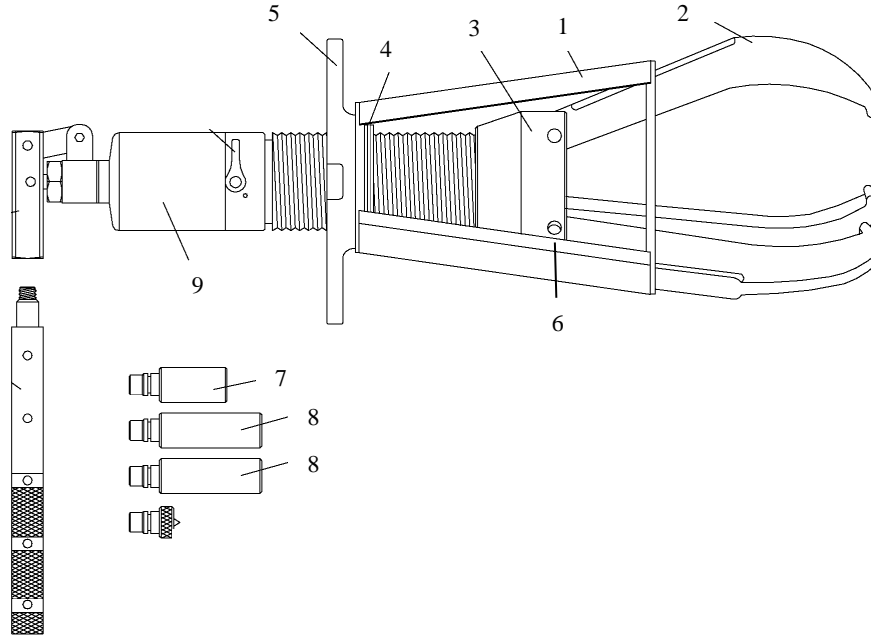

### PHS-108

	Description	Part #	LBS	KG
1	Cage (3 Jaw)	PH-10853	2.50	1.14
2	Jaw	10854	2.00	.91
3	Jaw Head Base	PH-10855H	4.90	2.22
4	Snap Ring	PH-10859	.06	.03
5	T-Handle	PH-10857	2.50	1.14
6	Pin	PH-10856	.10	.05
7	Extension Rod 1.90 (48MM)	E1414	.55	.24
8	Extension Rod 2.90 (78MM)	E1165	.40	.18
9	Hydraulic Assembly	PLP1200	14.4	6.53