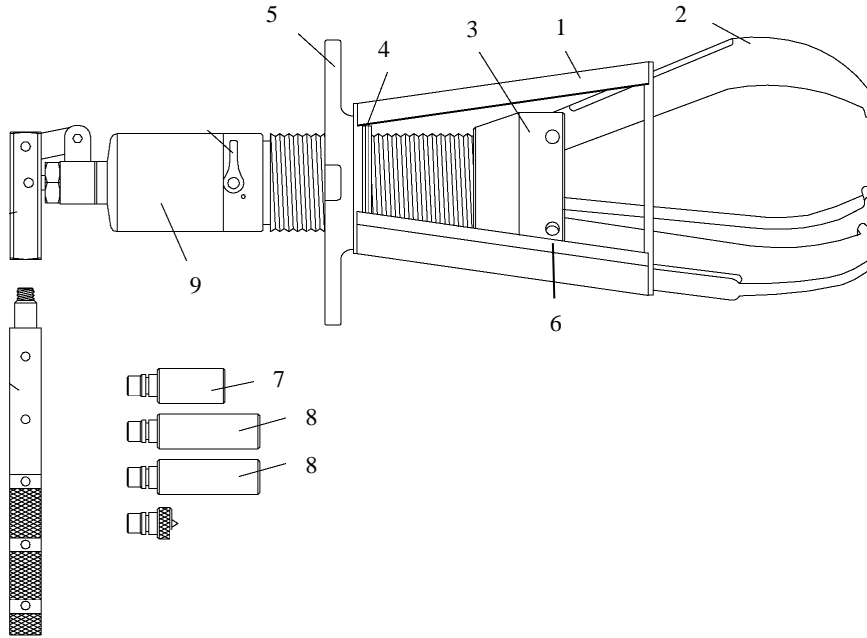

PHS-108L Parts Breakdown

PHS-108L				
	Description	Part #	LBS	KG
1	Cage (3 Jaw)	PH-10853	2.50	1.14
2	Long Jaw	11054	2.50	1.14
3	Jaw Head Base	PH-10855H	4.90	2.22
4	Snap Ring	PH-10859	.06	.03
5	T-Handle	PH-10857	2.50	1.14
6	Pin	PH-10856	.10	.05
7	Extension Rod 1.90 (48MM)	E1414	.55	.24
8	Extension Rod 2.90 (78MM)	E1165	.40	.18
9	Hydraulic Assembly	PLP1200	14.4	6.53

PLP 1200 Includes:	
Description	Part #
Hydraulic Assembly	
Handle Clevis	
Telescopic Handle	
Cone Assembly	
Extension Rod 1.90 (48mm)	E1414
Extension Rod 2.90 (74mm)	E1165