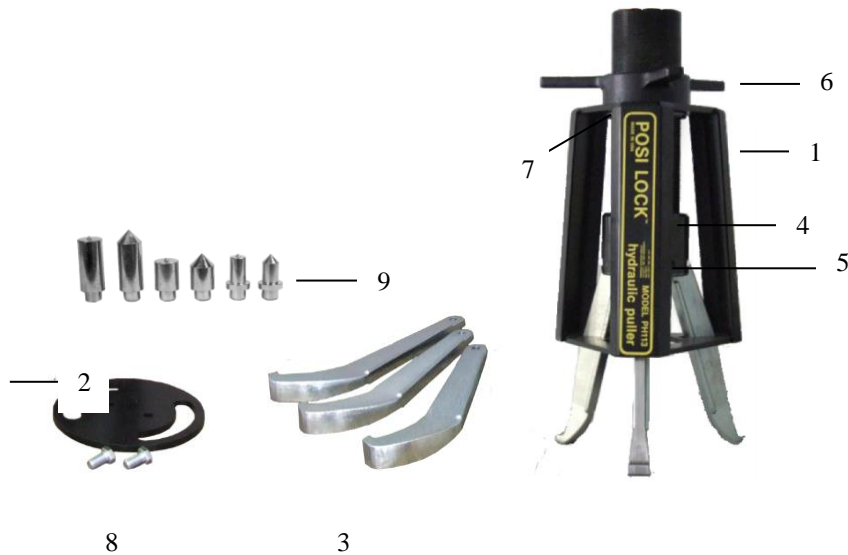

Posi Lock®

PHA-113IE

PHA-113IE Consists of:

Description	Part #
1 Cage@- 3 Jaw	PH-11353IE
2 Internal Jaw	11354T
3 Jaw	11354
4 Jaw Head Assembly	PH-11355
5 Pin	11356
6 T-Handle	PH-11357
7 Snap Ring	PH-11359
8 Lift Plate	PH-11352
9 Set of 6 Interchangeable Ram Points	PH-25-7
Set Includes:	
1-Flat Ram Point 1.5 x 2.25 (38 x 57mm)	PH-25-1
1-Flat Ram Point 2 x 2.25 (51 x 64mm)	PH-25-2
1-Flat Ram Point 2 x 4 (51 x 102mm)	PH-25-3
1-Tapered Ram Point 1.5 x 2.5 (38 x 64mm)	PH-25-4
1-Tapered Ram Point 2 x 2.5 (51 x 64mm)	PH-25-5
1-Tapered Ram Point 2 x 4.5 (51 x 114mm)	PH-25-6