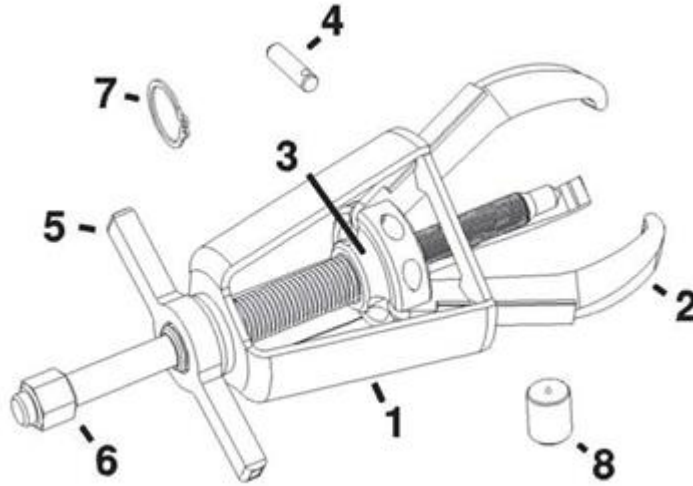

POSI LOCK™ PULLER INC

**FR-104K**

Description	Part #
1. External Cage® - 3 Jaw	10453
2. External Jaw	10454
3. Jaw Head Assembly – 3 Jaw	10455
4. Pin	10456
5. T-Handle	10457
6. Center Bolt (Dia. 9/16")	10458
7. Snap Ring	10459
8. Fan Puller Tip Reducer	X4F
19. Fan Removal Hub Screws	FR-60